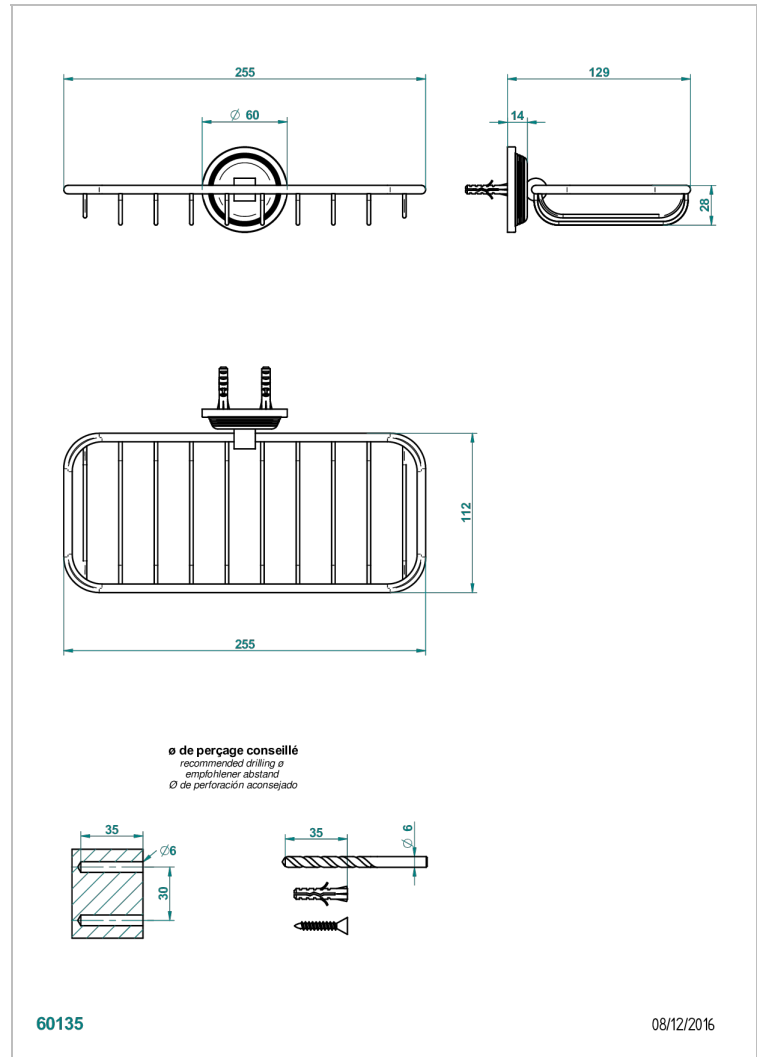

GRAND CENTRAL METAL

U9K-620A

Net soap dish

THG[®]
PARIS

CHARACTERISTIC

- Grand central Metal
- Net soap dish

AVAILABLE FINITIONS

Antique nickel - H28
Black ceram - D30
Blush PVD - H62
Brass color PVD - H49
Brown bronze color PVD - F33
Gold color PVD - H52