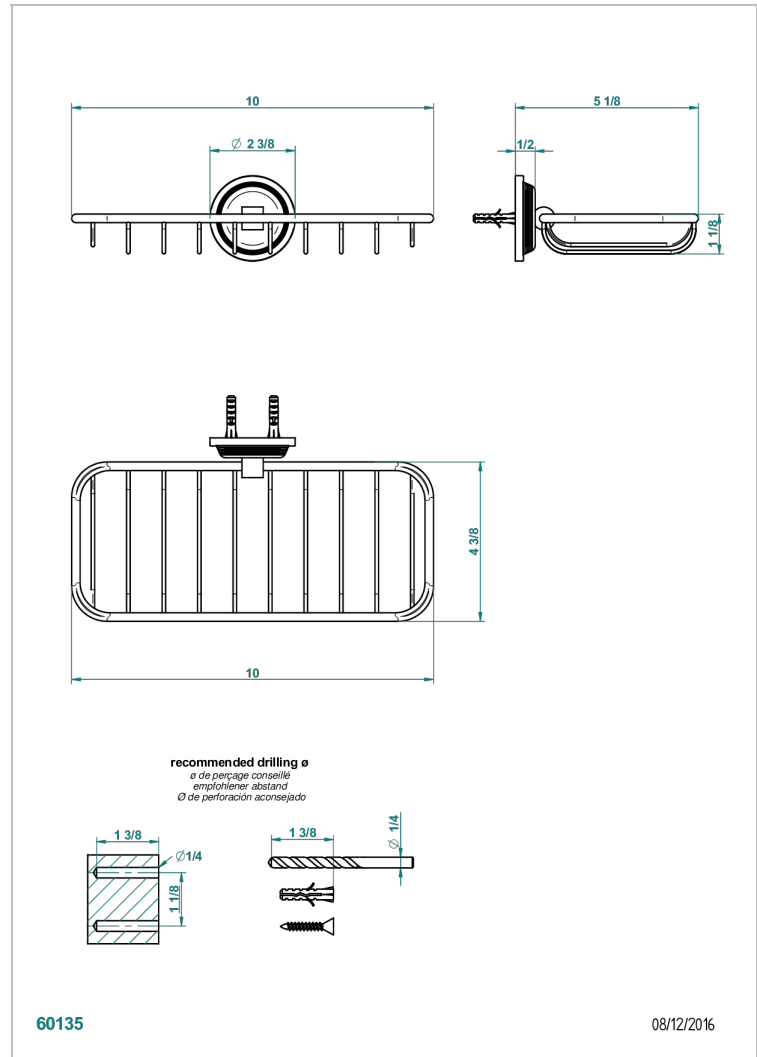

GRAND CENTRAL METAL

U9K-620A

Net soap dish

THG[®]
PARIS

CHARACTERISTIC

- Grand central Metal
- Net soap dish

AVAILABLE FINITIONS

Antique nickel - H28
Black ceram - D30
Blush PVD - H62
Brass color PVD - H49
Brown bronze color PVD - F33
Gold color PVD - H52