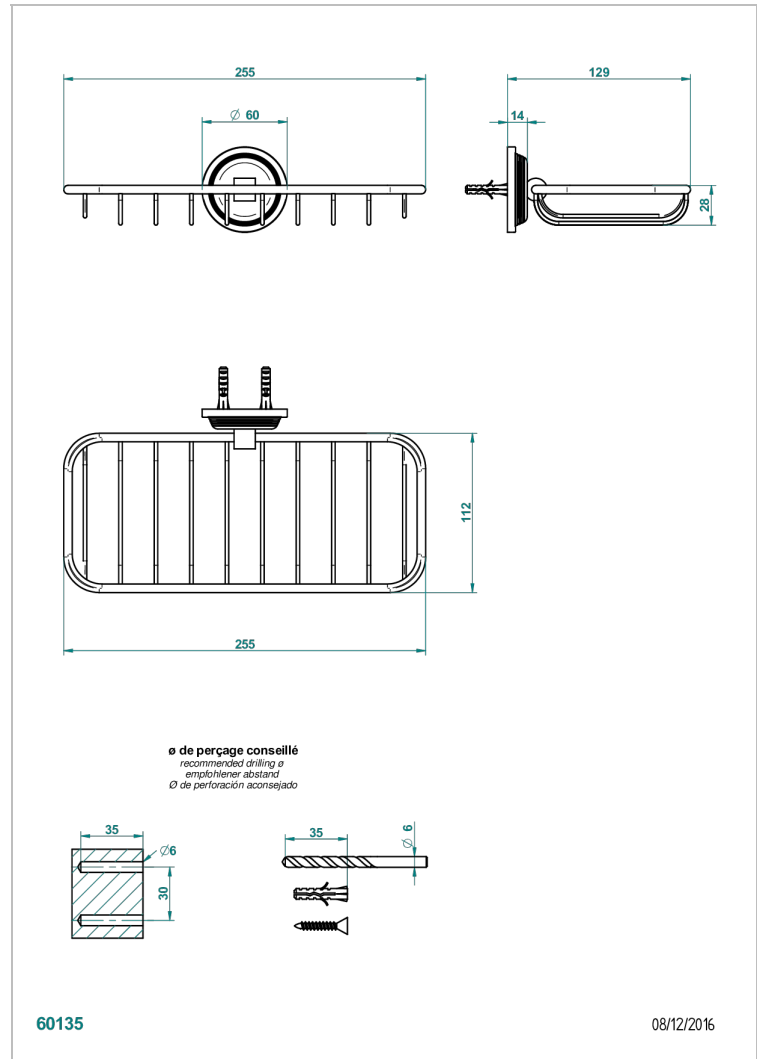

WEST COAST WHITE ONYX WITH LEVER HANDLES

U9H-620A

Soap basket, wall mounted 10" x 4"3/8

CHARACTERISTIC

- West Coast White Onyx with lever handles
- Soap basket, wall mounted 10" x 4"3/8

AVAILABLE FINITIONS