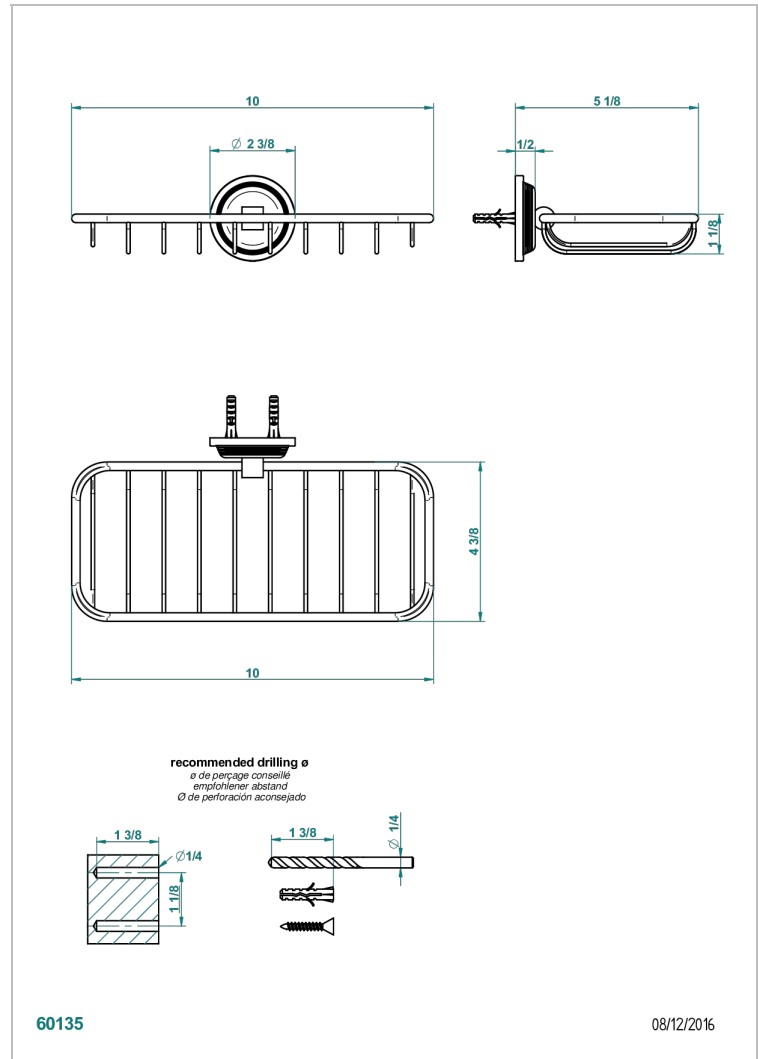

WEST COAST WHITE ONYX WITH LEVER HANDLES

U9H-620A

Soap basket, wall mounted 10" x 4"3/8

CHARACTERISTIC

- West Coast White Onyx with lever handles
- Soap basket, wall mounted 10" x 4"3/8

AVAILABLE FINITIONS