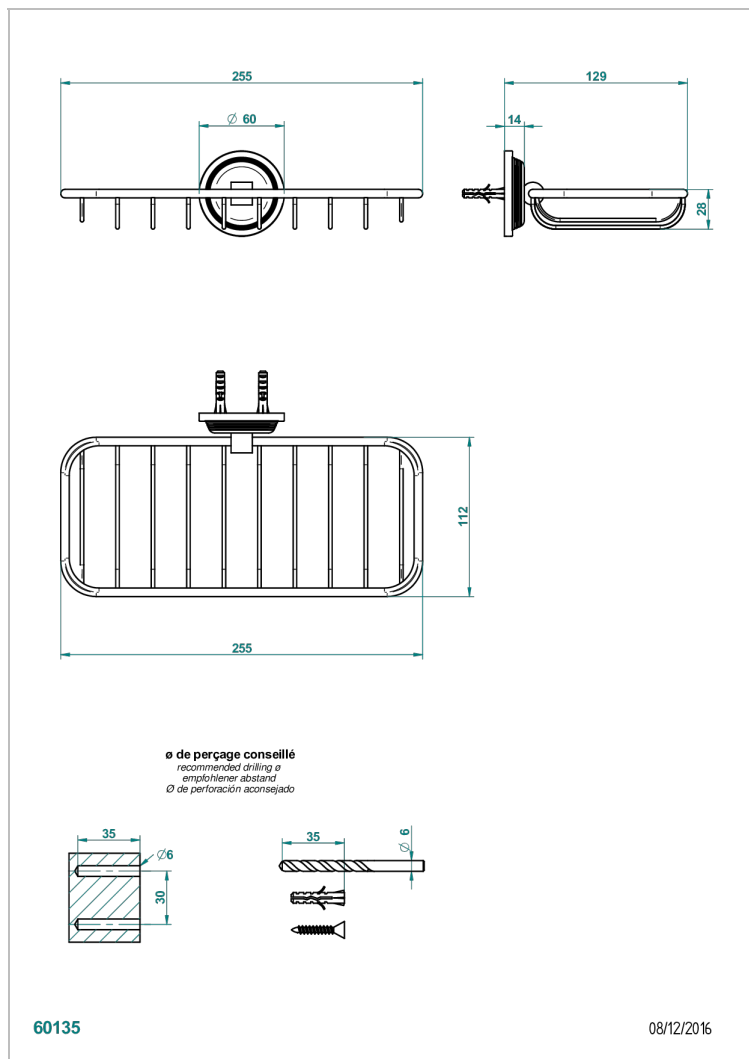

WEST COAST WHITE ONYX WITH LEVER HANDLES

U9H-620A

Net soap dish

CHARACTERISTIC

- West Coast White Onyx with lever handles
- Net soap dish

AVAILABLE FINITIONS

Antique nickel - H28
Black ceram - D30
Blush PVD - H62
Brass color PVD - H49
Brown bronze color PVD - F33
Gold color PVD - H52