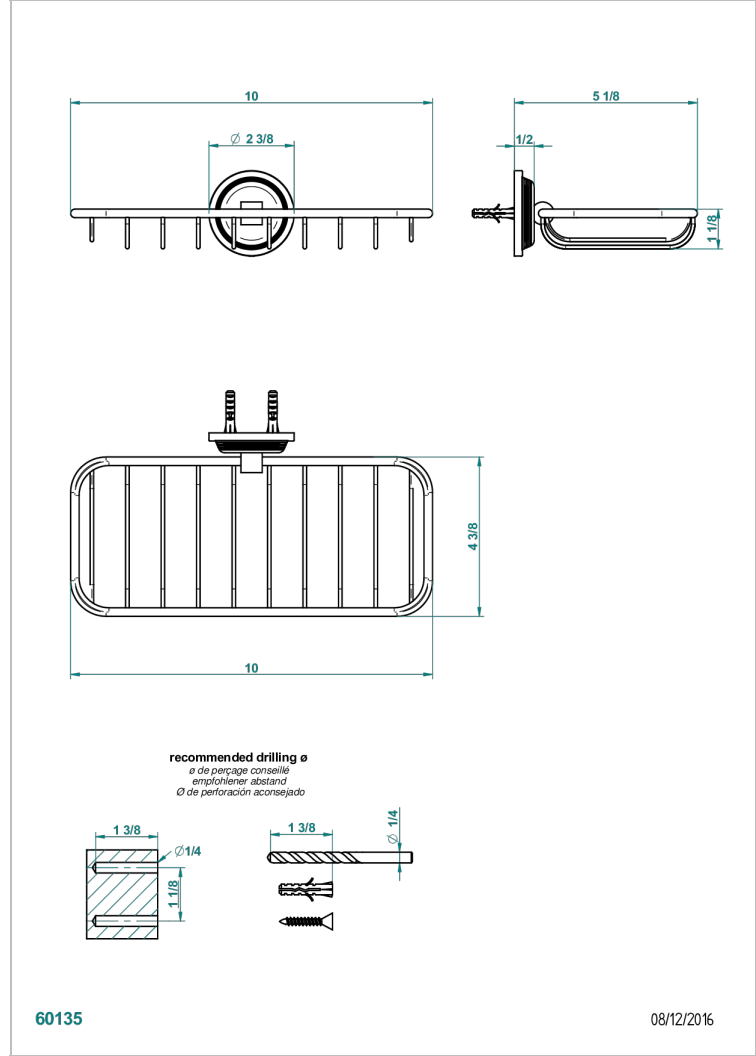

WEST COAST WHITE ONYX WITH LEVER HANDLES

U9H-620A

Net soap dish

CHARACTERISTIC

- West Coast White Onyx with lever handles
- Net soap dish

AVAILABLE FINITIONS

Antique nickel - H28
Black ceram - D30
Blush PVD - H62
Brass color PVD - H49
Brown bronze color PVD - F33
Gold color PVD - H52