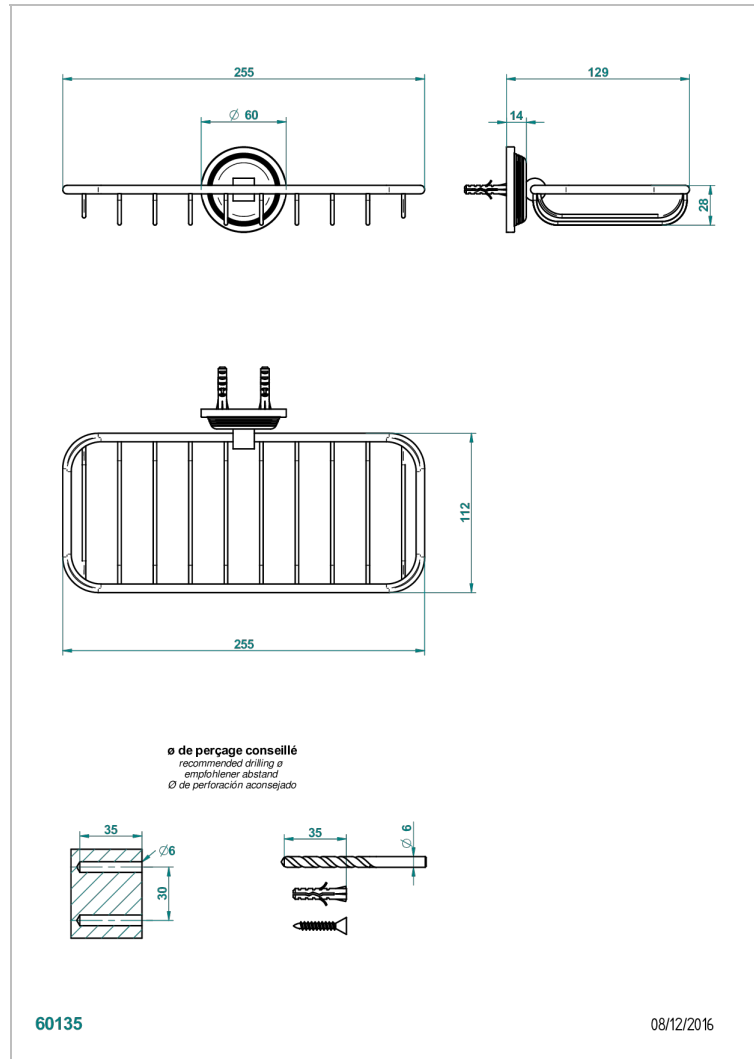

# WEST COAST WHITE ONYX

U9G-620A

Soap basket, wall mounted 10" x 4"3/8

THG<sup>®</sup>  
PARIS

## CHARACTERISTIC

- West Coast White Onyx
- Soap basket, wall mounted 10" x 4"3/8