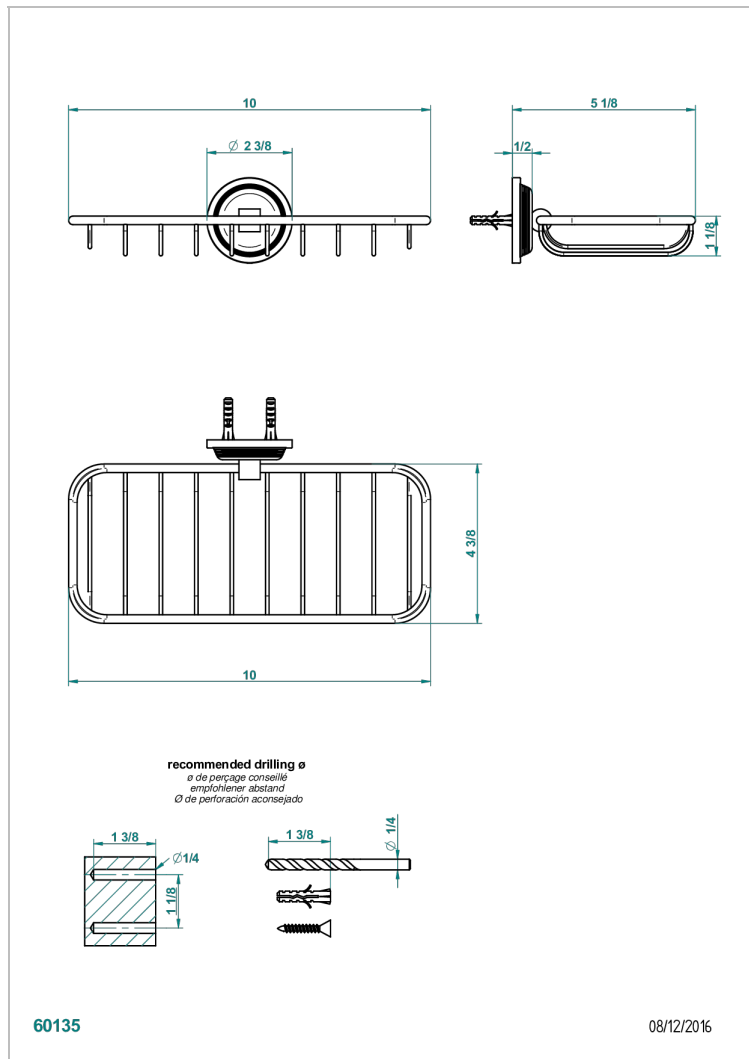

WEST COAST WHITE ONYX

U9G-620A

Soap basket, wall mounted 10" x 4"3/8

THG[®]
PARIS

CHARACTERISTIC

- West Coast White Onyx
- Soap basket, wall mounted 10" x 4"3/8

AVAILABLE FINITIONS

Black ceram - D30
Blush PVD - H62
Brass color PVD - H49
Brown bronze color PVD - F33
Chrome polished - A02
Copper antique matt, coated - H07