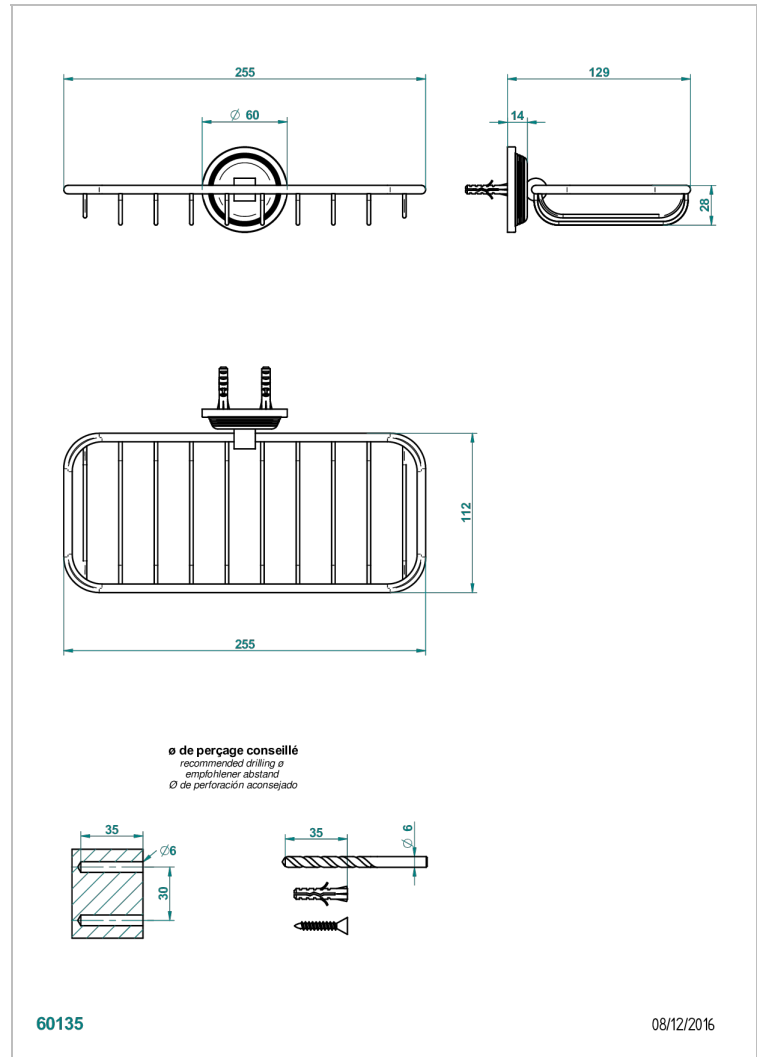

WEST COAST WHITE ONYX

U9G-620A

Net soap dish

THG[®]
PARIS

CHARACTERISTIC

- West Coast White Onyx
- Net soap dish

AVAILABLE FINITIONS

Antique nickel - H28
Black ceram - D30
Blush PVD - H62
Brass color PVD - H49
Brown bronze color PVD - F33
Gold color PVD - H52