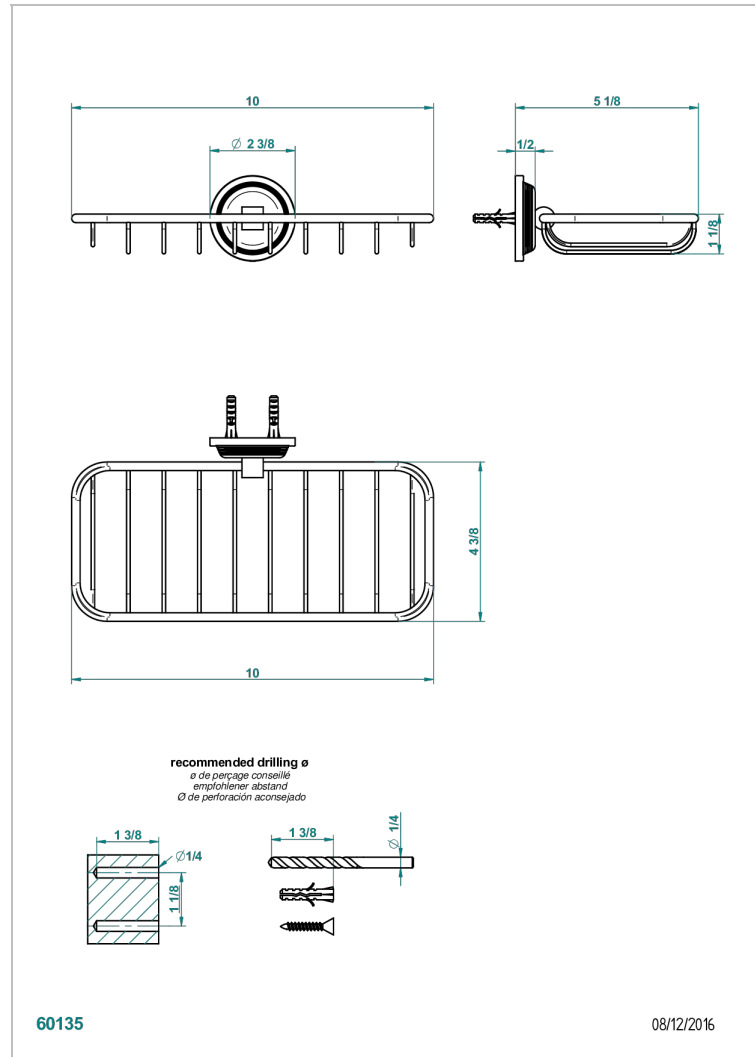

WEST COAST WHITE ONYX

U9G-620A

Net soap dish

THG[®]
PARIS

CHARACTERISTIC

- West Coast White Onyx
- Net soap dish

AVAILABLE FINITIONS

Antique nickel - H28
Black ceram - D30
Blush PVD - H62
Brass color PVD - H49
Brown bronze color PVD - F33
Gold color PVD - H52