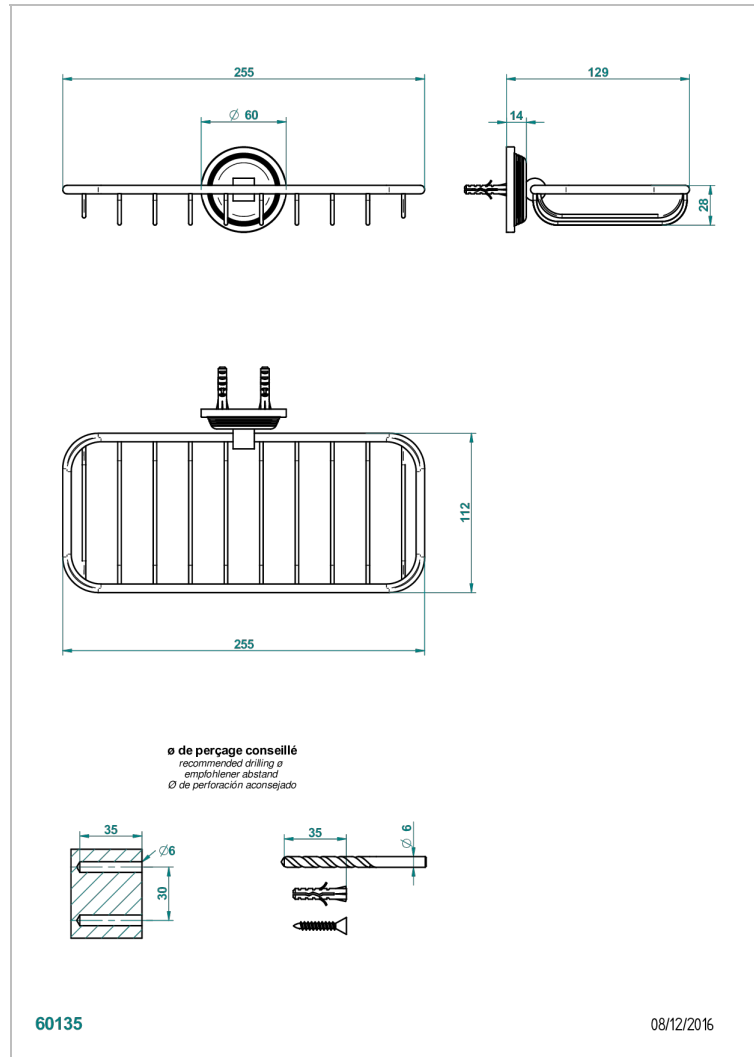

WEST COAST WHITE ONYX

U9G-620A

Net soap dish

THG[®]
PARIS

CHARACTERISTIC

- West Coast White Onyx
- Net soap dish

AVAILABLE FINITIONS

Antique nickel - H28
Black ceram - D30
Blush PVD - H62
Brass color PVD - H49
Brown bronze color PVD - F33
Gold color PVD - H52