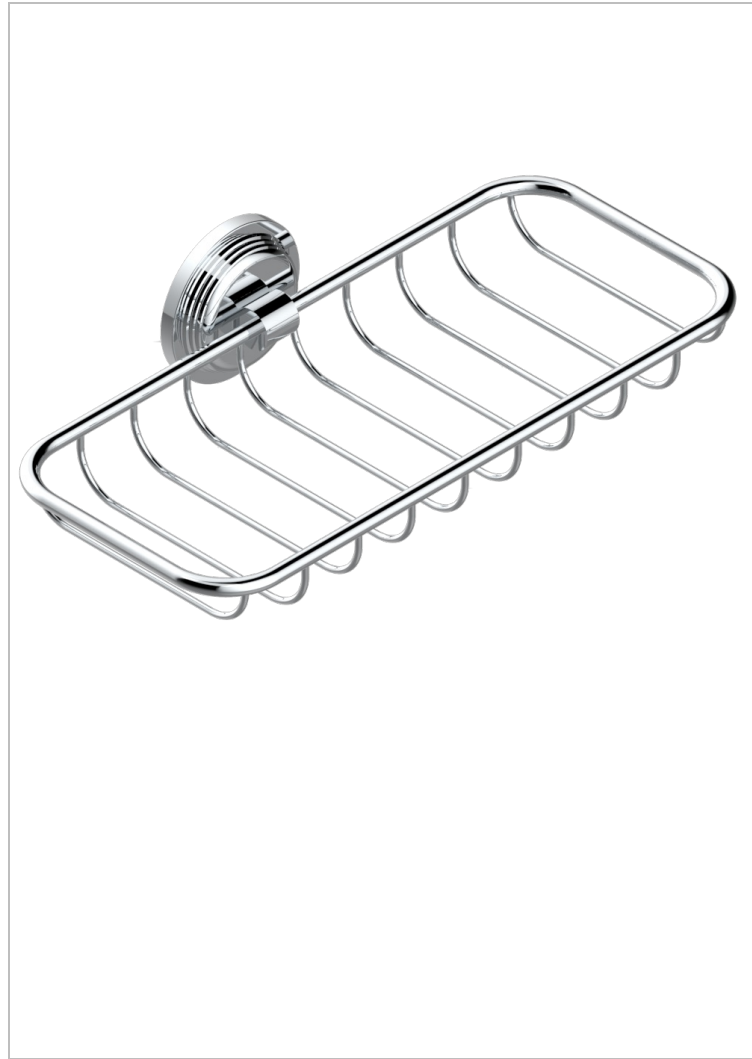

WEST COAST BLACK ONYX WITH LEVER HANDLES

U9F-620A

Soap basket, wall mounted 10" x 4"3/8

CHARACTERISTIC

- West Coast Black Onyx with lever handles
- Soap basket, wall mounted 10" x 4"3/8

AVAILABLE FINITIONS

Black ceram - D30
Blush PVD - H62
Brass color PVD - H49
Brown bronze color PVD - F33
Chrome polished - A02
Copper antique matt, coated - H07

Gold color PVD - H52
Gold mat - F07
Gold polished - F01
Graphite PVD - H64
Light coated bronze - D01
Matt Umber PVD - H67