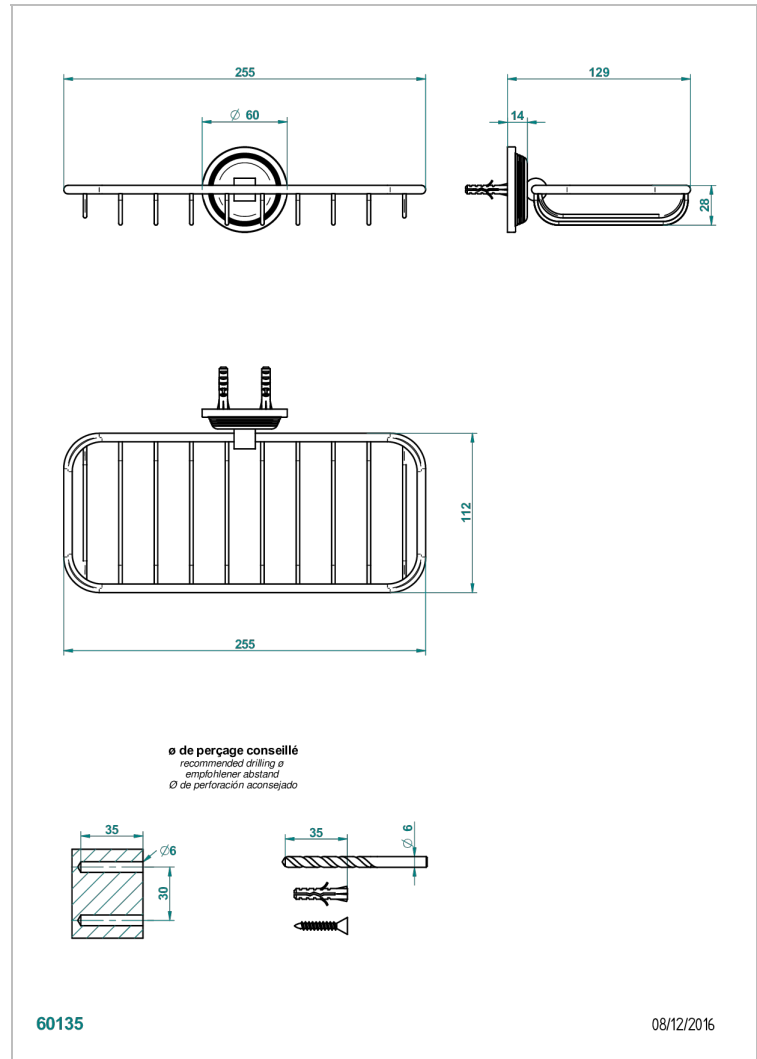

WEST COAST BLACK ONYX WITH LEVER HANDLES

U9F-620A

Soap basket, wall mounted 10" x 4"3/8

CHARACTERISTIC

- West Coast Black Onyx with lever handles
- Soap basket, wall mounted 10" x 4"3/8

AVAILABLE FINITIONS