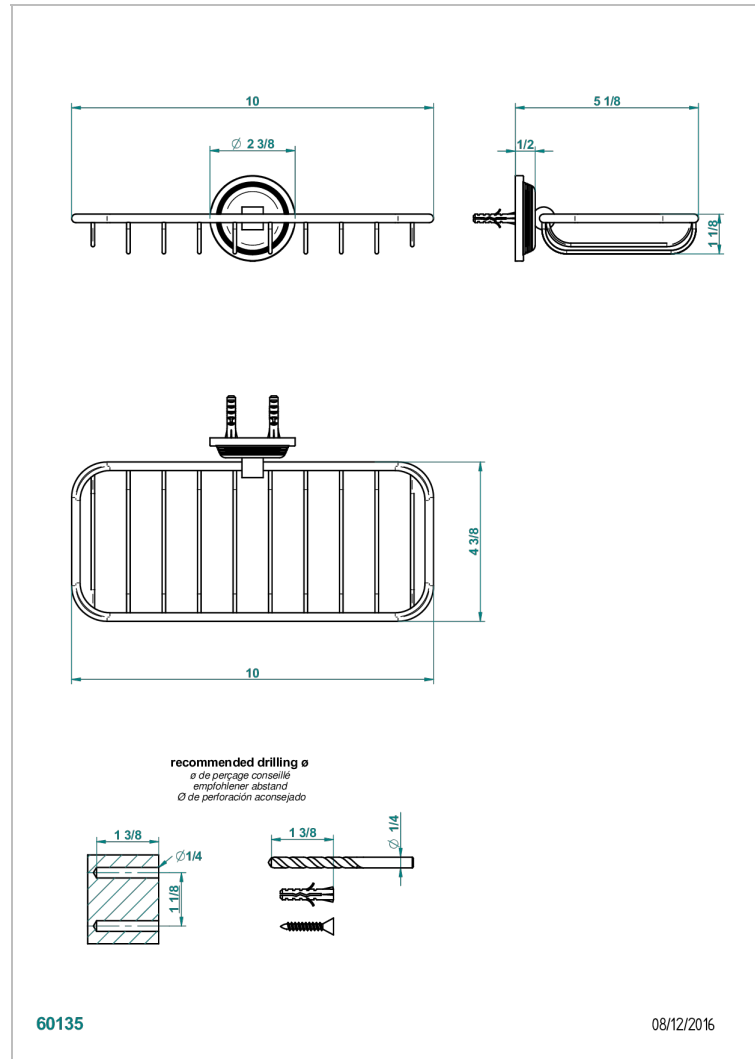

# WEST COAST BLACK ONYX WITH LEVER HANDLES

U9F-620A

Soap basket, wall mounted 10" x 4"3/8

## CHARACTERISTIC

- West Coast Black Onyx with lever handles
- Soap basket, wall mounted 10" x 4"3/8