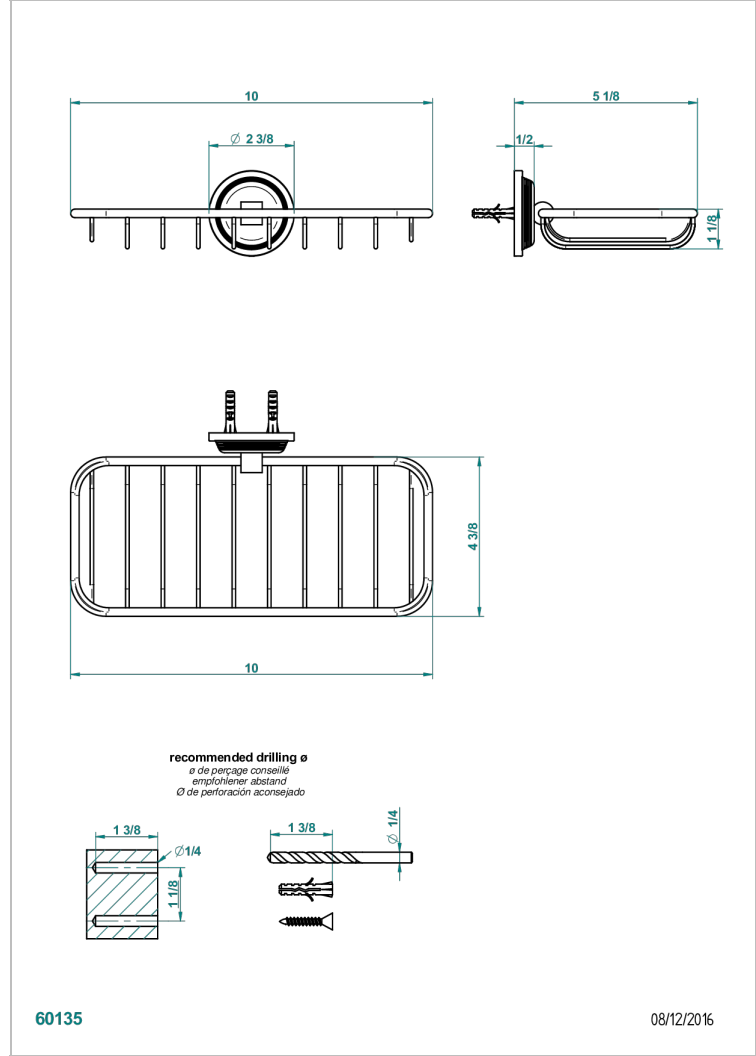

## CHARACTERISTIC

- West Coast Black Onyx with lever
- Net soap dish