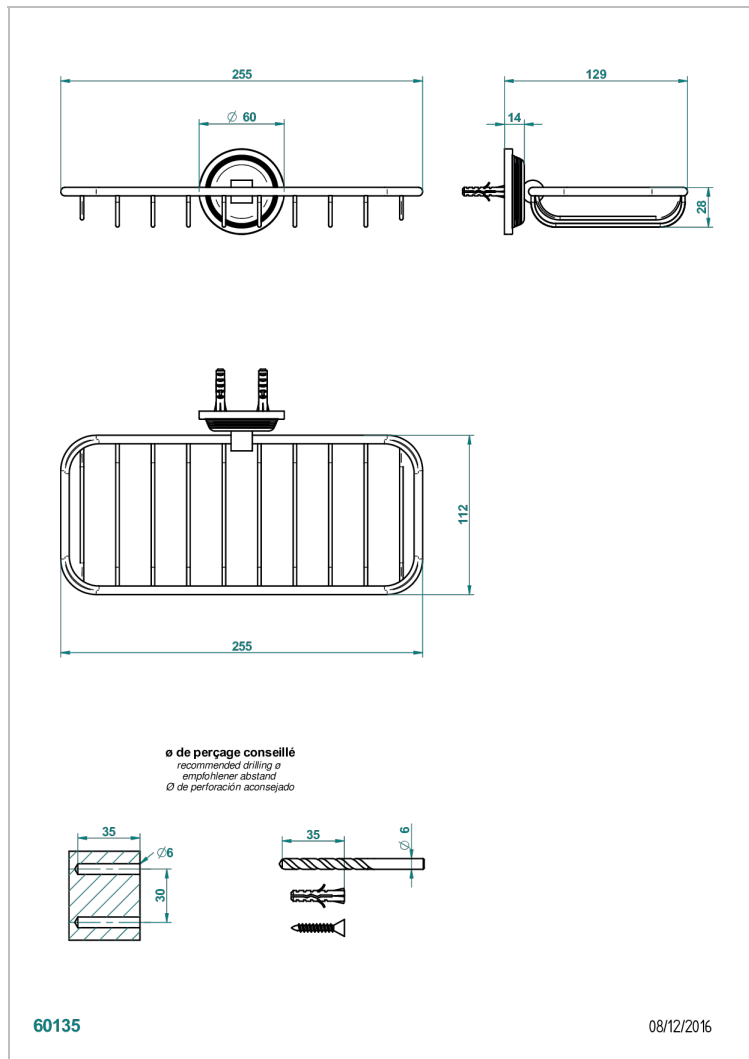

WEST COAST BLACK ONYX WITH LEVER

U9F-620A

Net soap dish

THG[®]
PARIS

CHARACTERISTIC

- West Coast Black Onyx with lever
- Net soap dish

AVAILABLE FINITIONS

Antique nickel - H28
Black ceram - D30
Blush PVD - H62
Brass color PVD - H49
Brown bronze color PVD - F33
Gold color PVD - H52