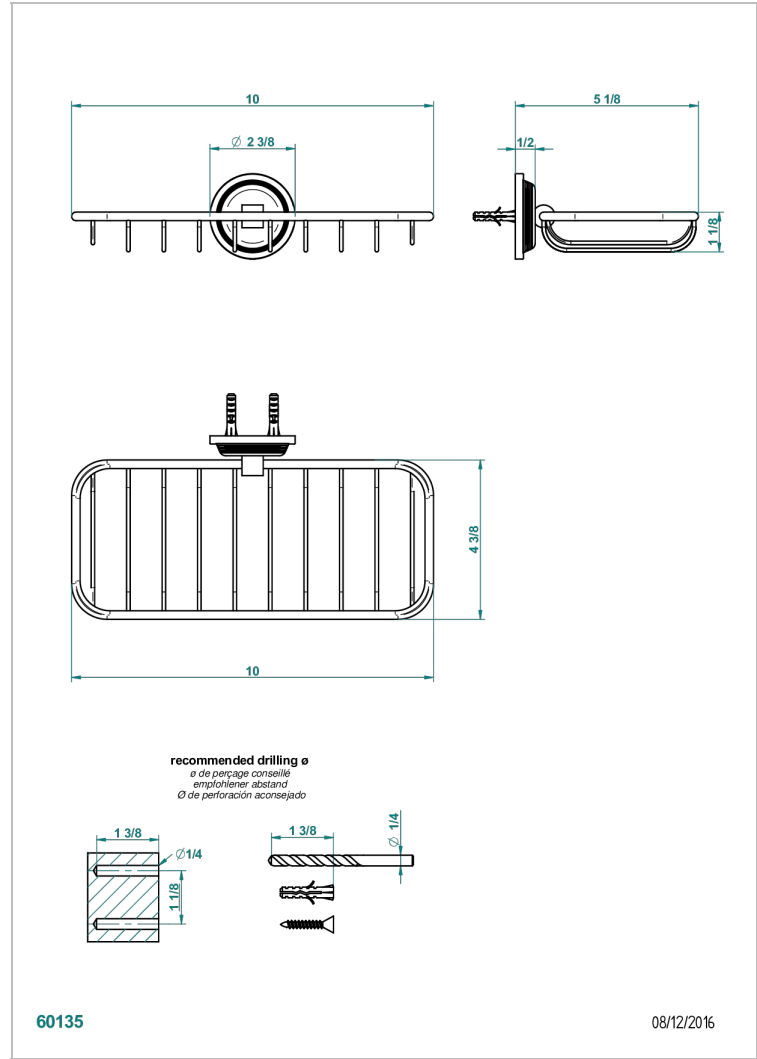

## CHARACTERISTIC

- West Coast Black Onyx with lever
- Net soap dish