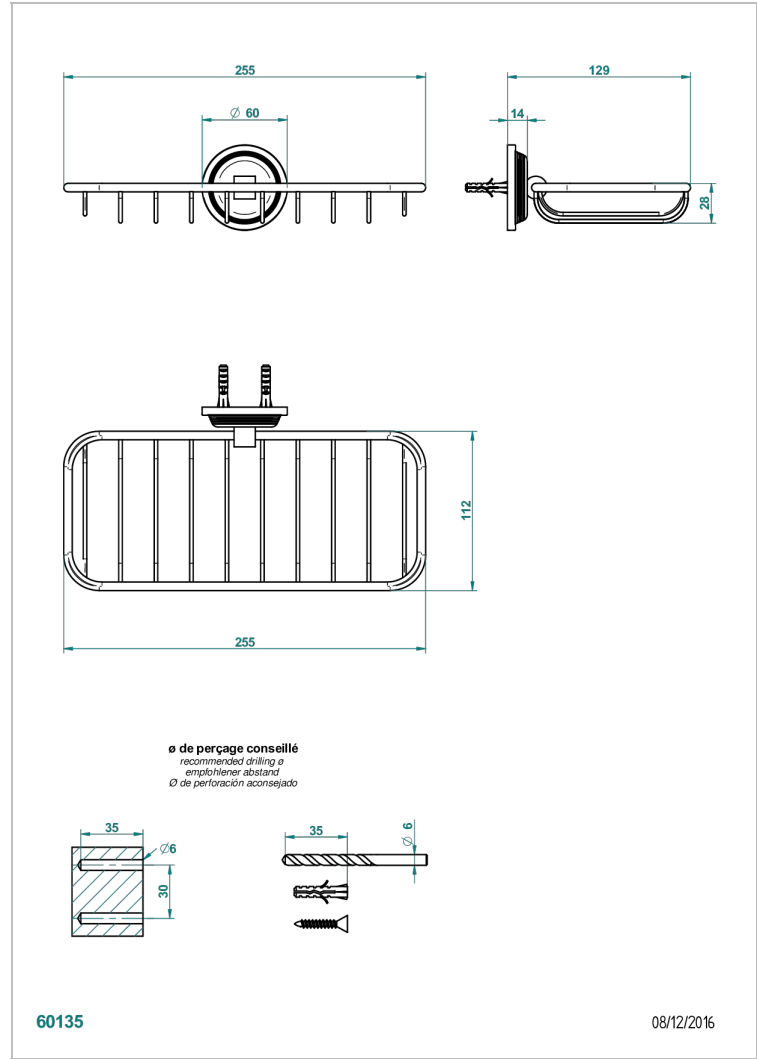

## CHARACTERISTIC

- West Coast Black Onyx
- Net soap dish