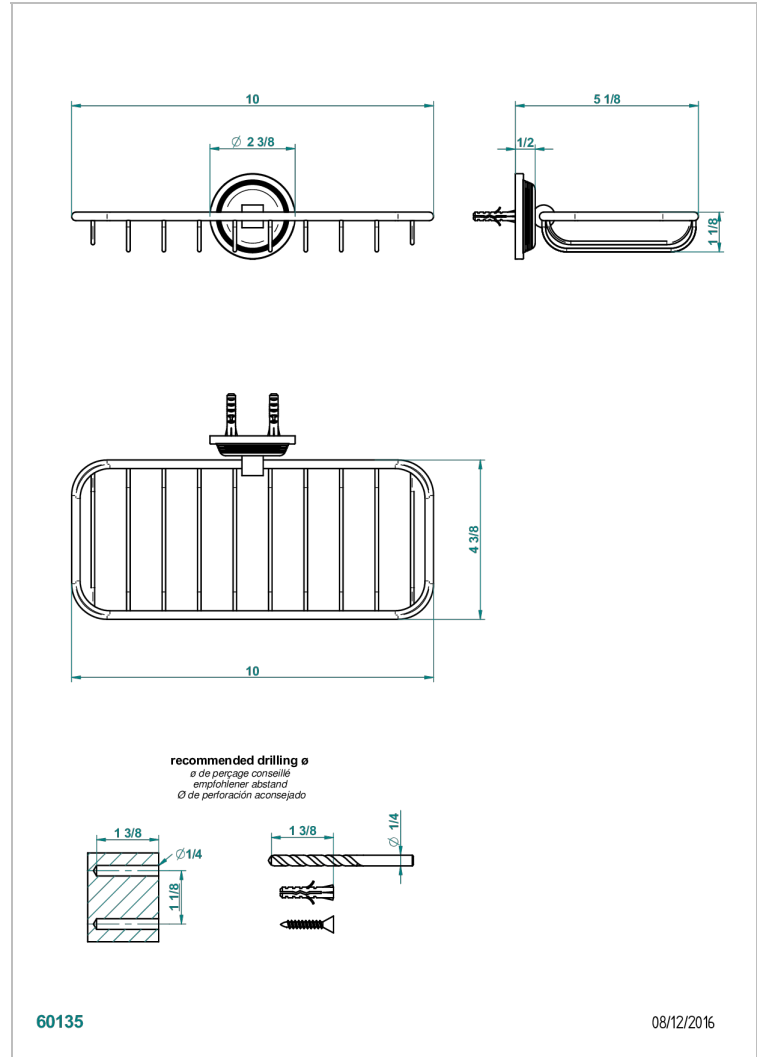

WEST COAST BLACK ONYX

U9E-620A

Net soap dish

THG[®]
PARIS

CHARACTERISTIC

- West Coast Black Onyx
- Net soap dish

AVAILABLE FINITIONS

Antique nickel - H28
Black ceram - D30
Blush PVD - H62
Brass color PVD - H49
Brown bronze color PVD - F33
Gold color PVD - H52