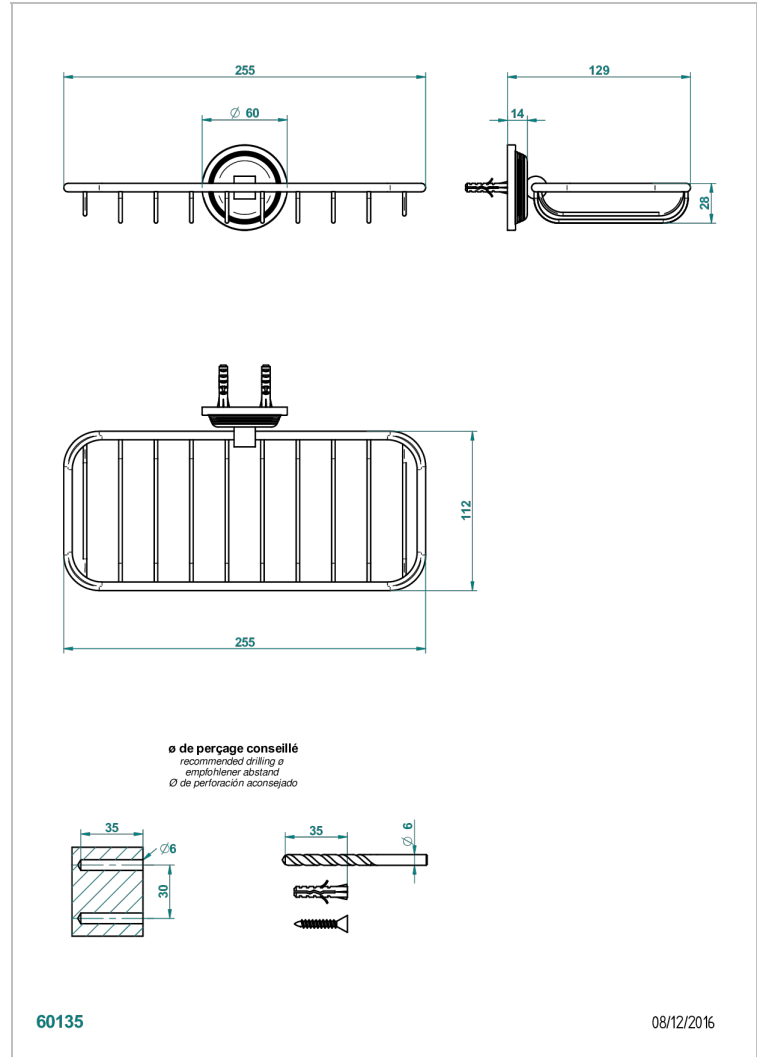

WEST COAST BLACK ONYX

U9E-620A

Net soap dish

THG[®]
PARIS

CHARACTERISTIC

- West Coast Black Onyx
- Net soap dish

AVAILABLE FINITIONS

Antique nickel - H28
Black ceram - D30
Blush PVD - H62
Brass color PVD - H49
Brown bronze color PVD - F33
Gold color PVD - H52