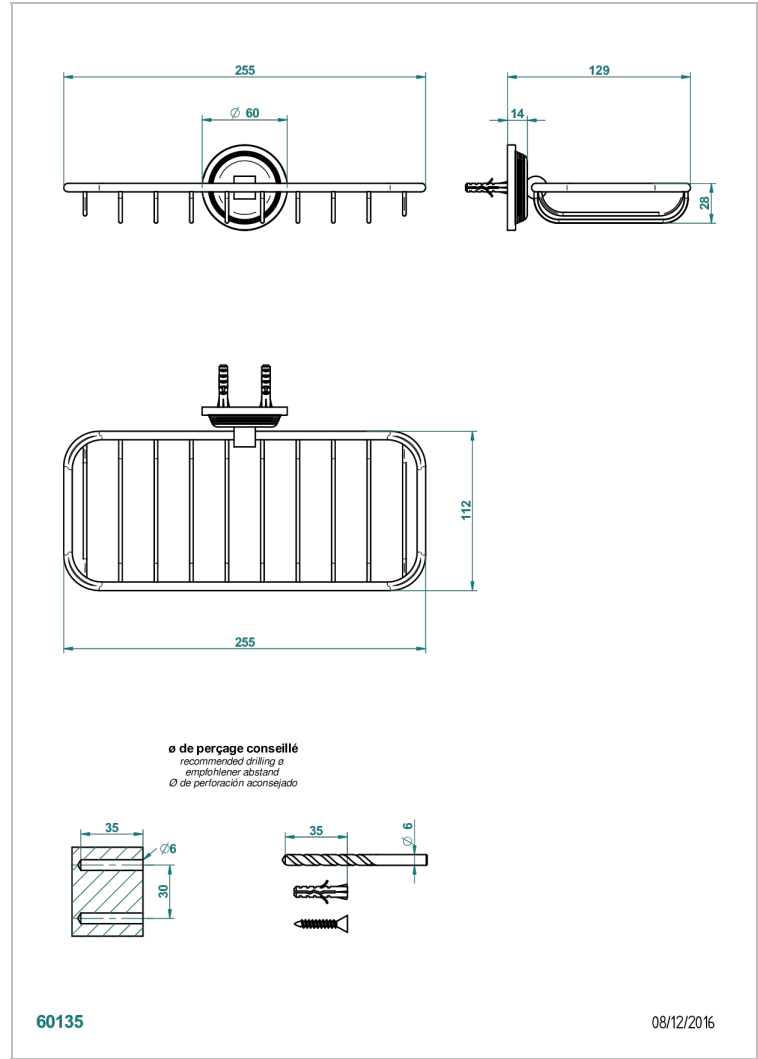

WEST COAST WITH GUILLOCHE DECOR WITH LEVER

THG[®]
PARIS

U9D-620A

Net soap dish

CHARACTERISTIC

- West coast with Guilloché decor with lever
- Net soap dish

AVAILABLE FINITIONS

Antique nickel - H28
Black ceram - D30
Blush PVD - H62
Brass color PVD - H49
Brown bronze color PVD - F33
Gold color PVD - H52