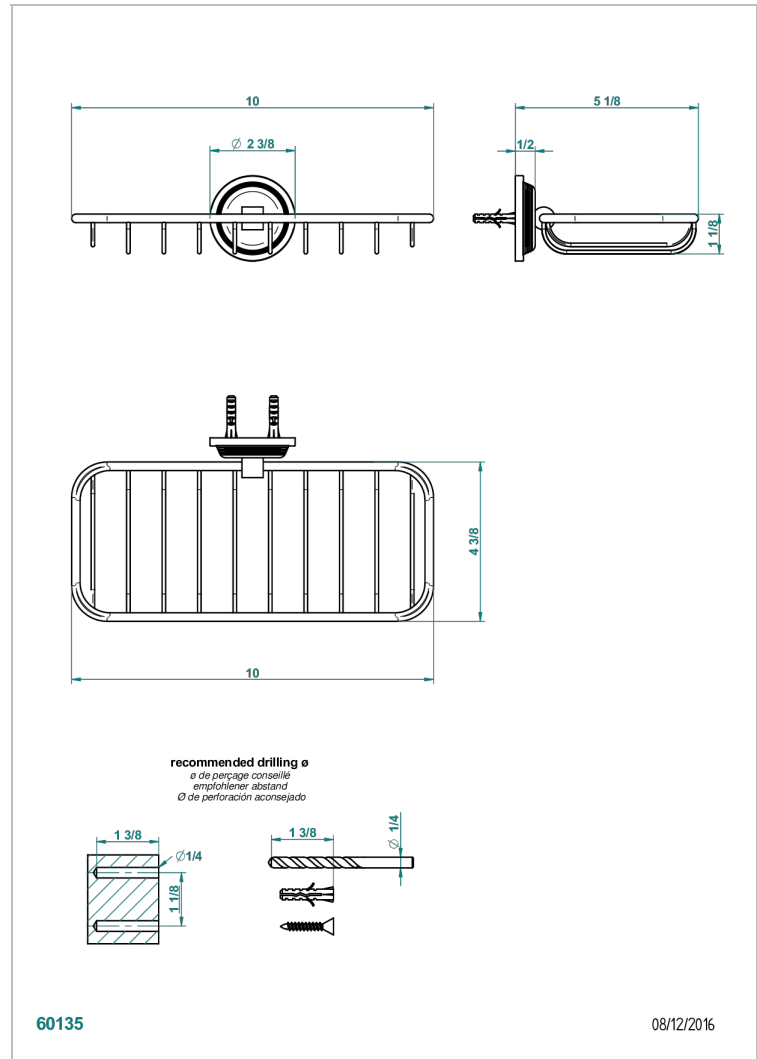

WEST COAST WITH GUILLOCHE DECOR WITH LEVER

U9D-620A

Net soap dish

CHARACTERISTIC

- West coast with Guilloché decor with lever
- Net soap dish

AVAILABLE FINITIONS

Antique nickel - H28
 Black ceram - D30
 Blush PVD - H62
 Brass color PVD - H49
 Brown bronze color PVD - F33
 Gold color PVD - H52