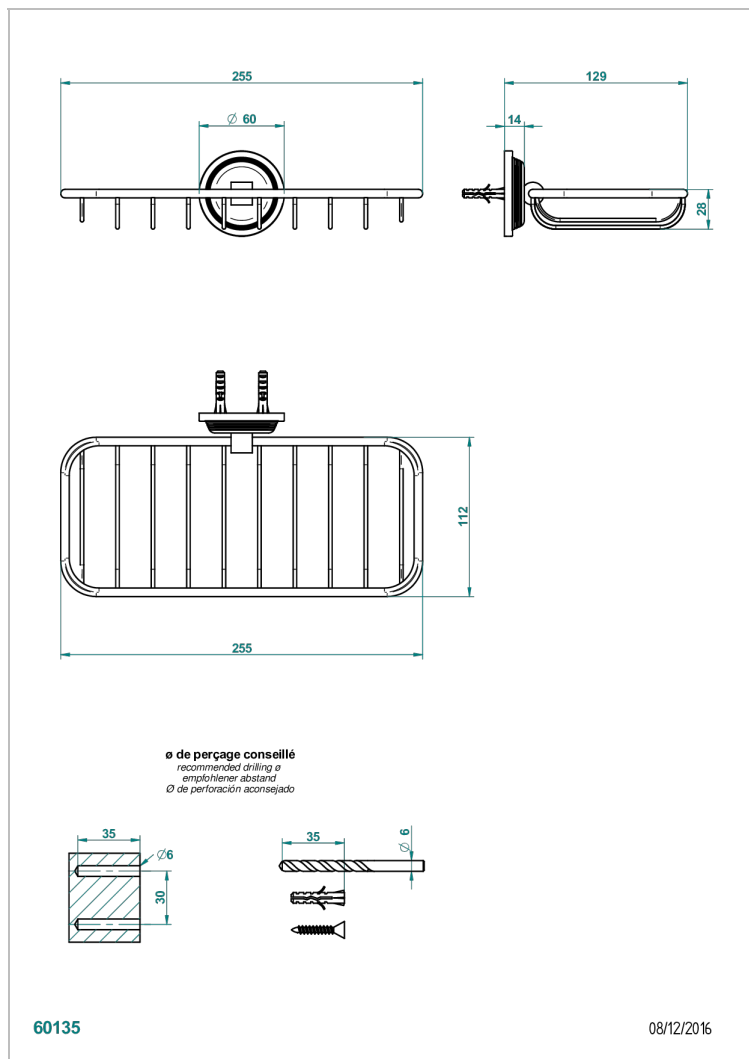

WEST COAST WITH GUILLOCHE DECOR WITH LEVER

U9D-620A

Net soap dish

CHARACTERISTIC

- West coast with Guilloché decor with lever
- Net soap dish

AVAILABLE FINITIONS

Antique nickel - H28
Black ceram - D30
Blush PVD - H62
Brass color PVD - H49
Brown bronze color PVD - F33
Gold color PVD - H52