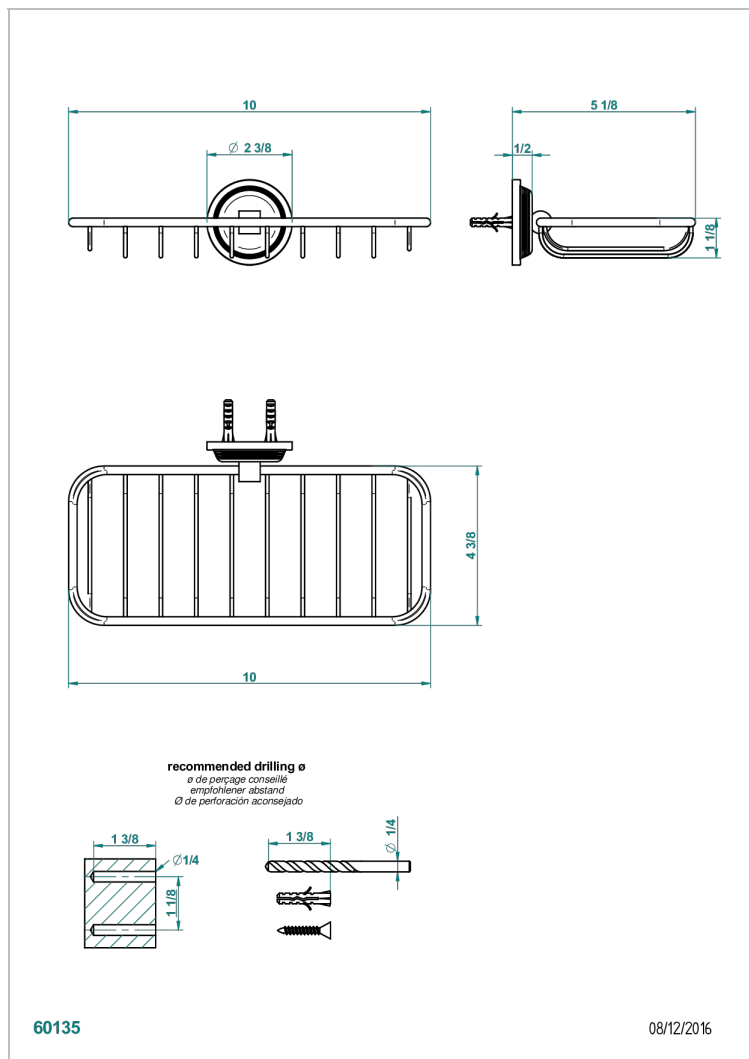

WEST COAST WITH GUILLOCHE DECOR WITH LEVER

U9D-620A

Net soap dish

CHARACTERISTIC

- West coast with Guilloché decor with lever
- Net soap dish

AVAILABLE FINITIONS

Antique nickel - H28
Black ceram - D30
Blush PVD - H62
Brass color PVD - H49
Brown bronze color PVD - F33
Gold color PVD - H52