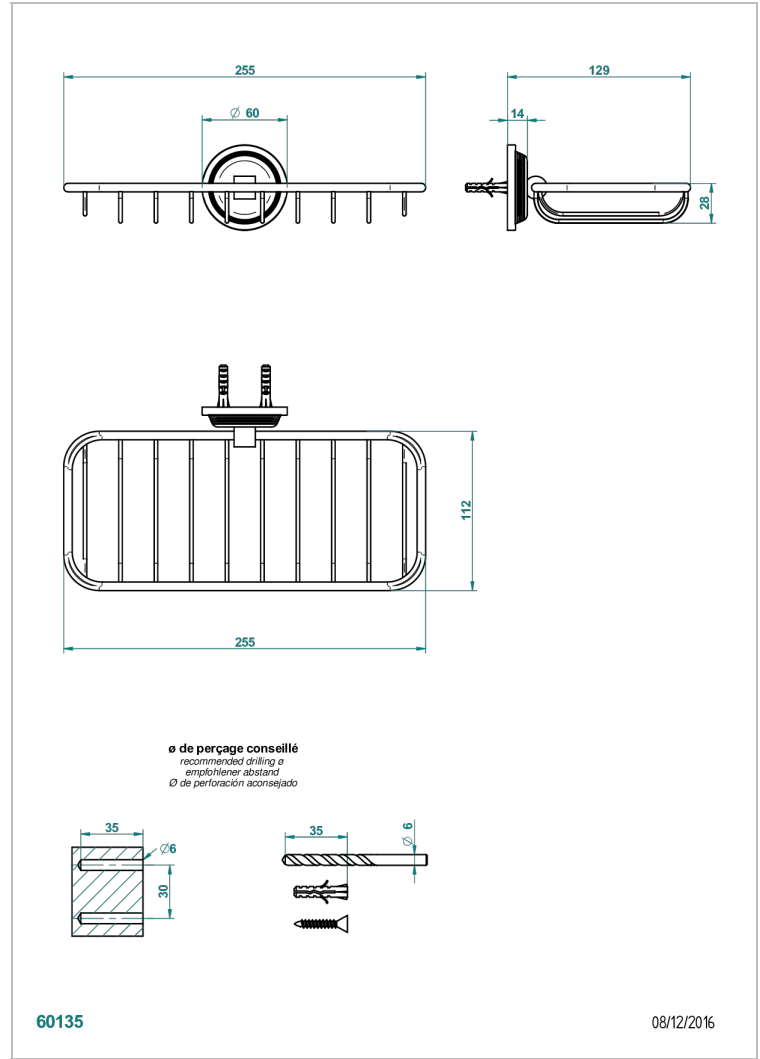

WEST COAST WITH GUILLOCHE DECOR

U9C-620A

Soap basket, wall mounted 10" x 4"3/8

THG[®]
PARIS

CHARACTERISTIC

- West coast with Guilloché decor
- Soap basket, wall mounted 10" x 4"3/8

AVAILABLE FINITIONS

Black ceram - D30
Blush PVD - H62
Brass color PVD - H49
Brown bronze color PVD - F33
Chrome polished - A02
Copper antique matt, coated - H07