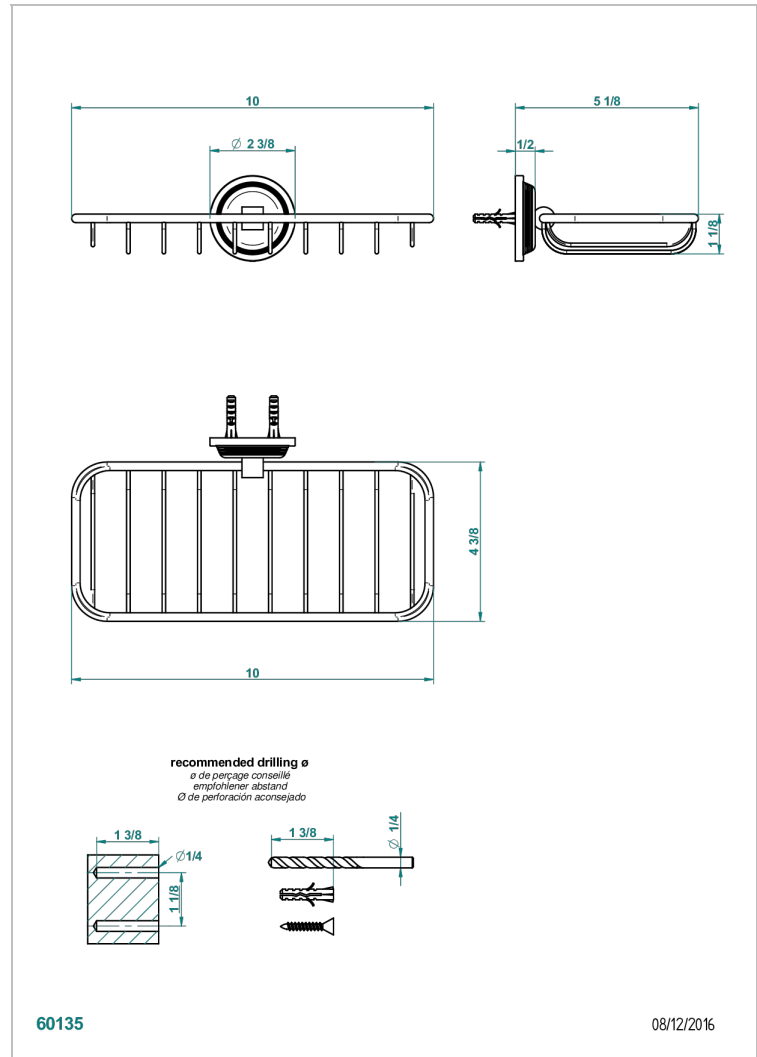

WEST COAST WITH GUILLOCHE DECOR

U9C-620A

Soap basket, wall mounted 10" x 4"3/8

THG[®]
PARIS

CHARACTERISTIC

- West coast with Guilloché decor
- Soap basket, wall mounted 10" x 4"3/8

AVAILABLE FINITIONS

Black ceram - D30
Blush PVD - H62
Brass color PVD - H49
Brown bronze color PVD - F33
Chrome polished - A02
Copper antique matt, coated - H07