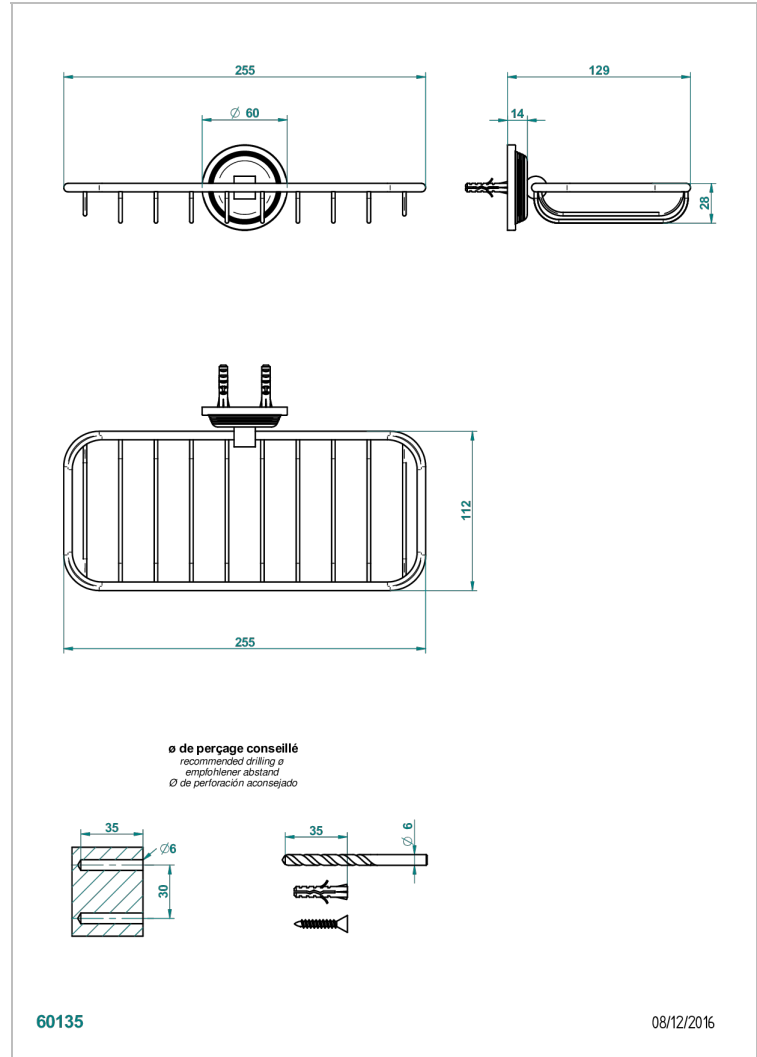

WEST COAST WITH GUILLOCHE DECOR

U9C-620A

Net soap dish

THG[®]
PARIS

CHARACTERISTIC

- West coast with Guilloché decor
- Net soap dish

AVAILABLE FINITIONS

Antique nickel - H28
Black ceram - D30
Blush PVD - H62
Brass color PVD - H49
Brown bronze color PVD - F33
Gold color PVD - H52