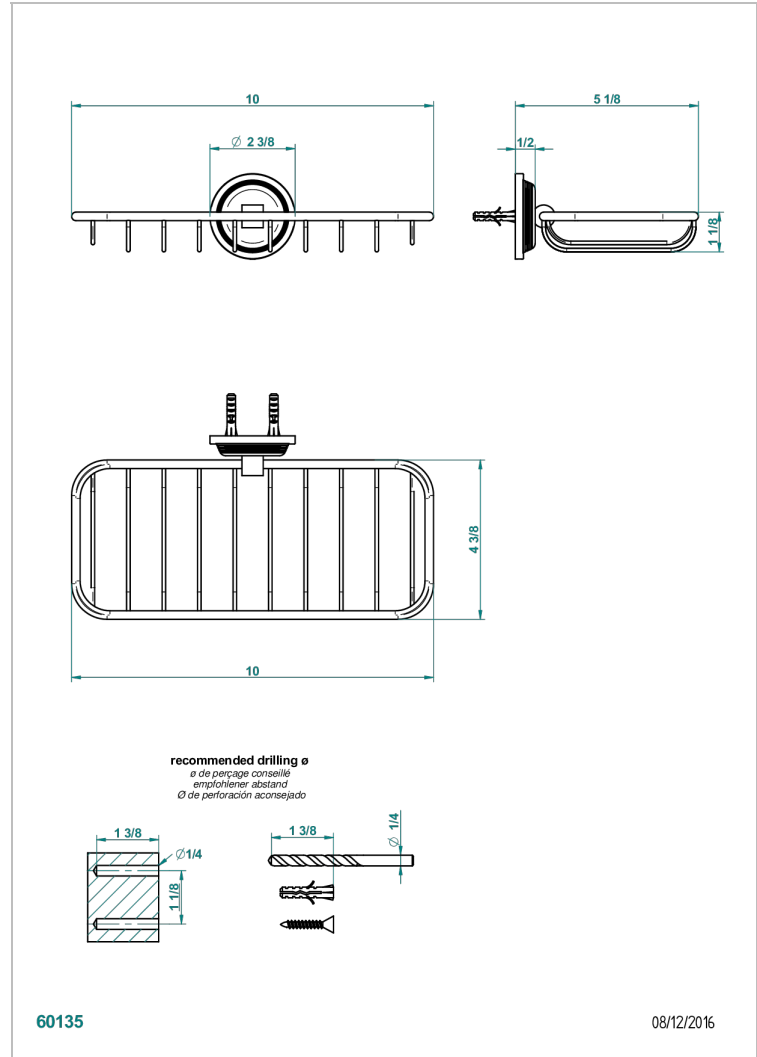

WEST COAST WITH GUILLOCHE DECOR

U9C-620A

Net soap dish

THG[®]
PARIS

CHARACTERISTIC

- West coast with Guilloché decor
- Net soap dish

AVAILABLE FINITIONS

Antique nickel - H28
Black ceram - D30
Blush PVD - H62
Brass color PVD - H49
Brown bronze color PVD - F33
Gold color PVD - H52