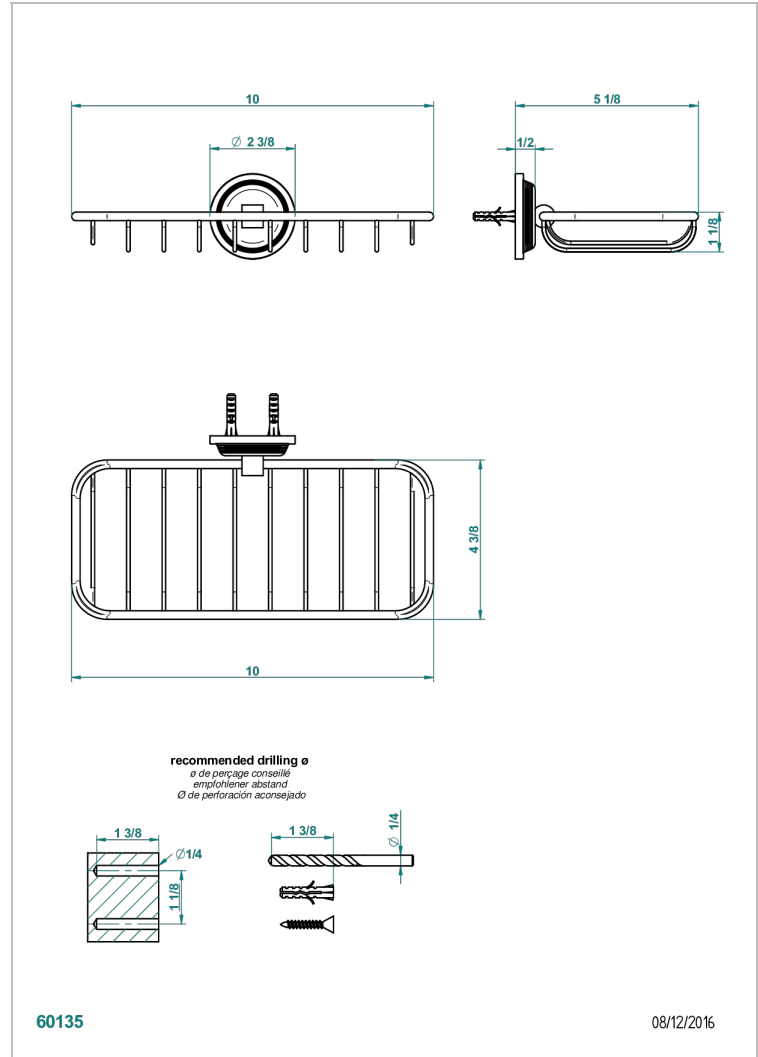

# WEST COAST METAL WITH LEVER

U9B-620A

Jabonera mural para ducha

THG<sup>®</sup>  
PARIS

## CARACTERÍSTICAS

- West Coast Metal with lever
- Jabonera mural para ducha