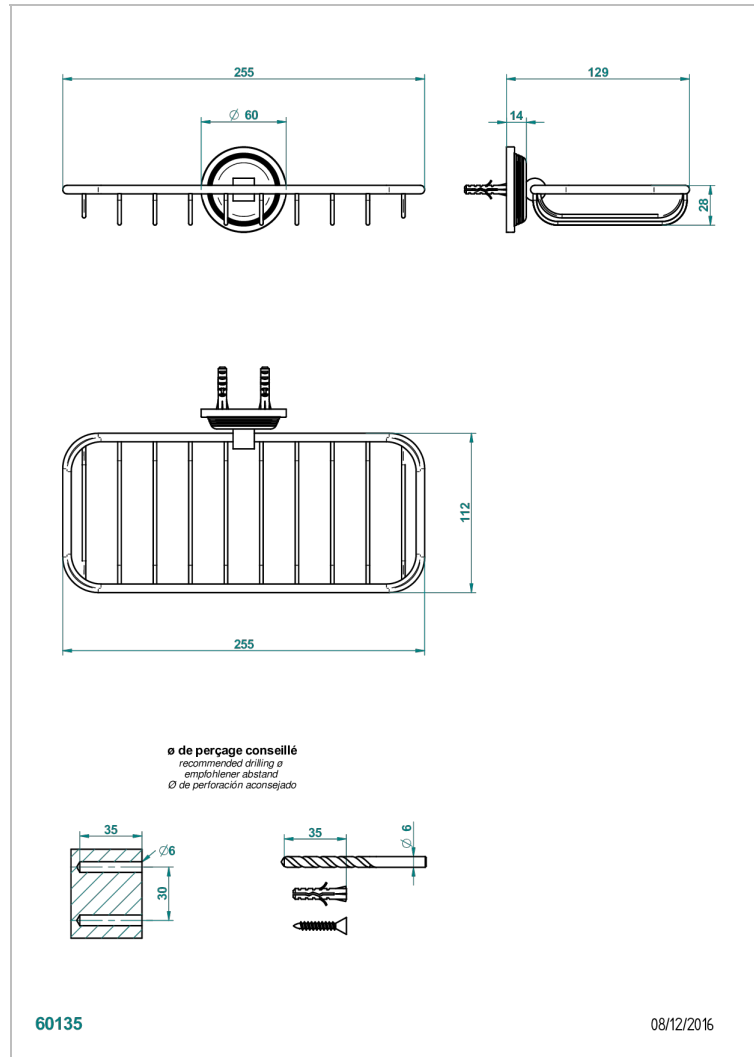

# WEST COAST METAL WITH LEVER

U9B-620A

Net soap dish

THG<sup>®</sup>  
PARIS

60135

08/12/2016

## CHARACTERISTIC

- West Coast Metal with lever
- Net soap dish