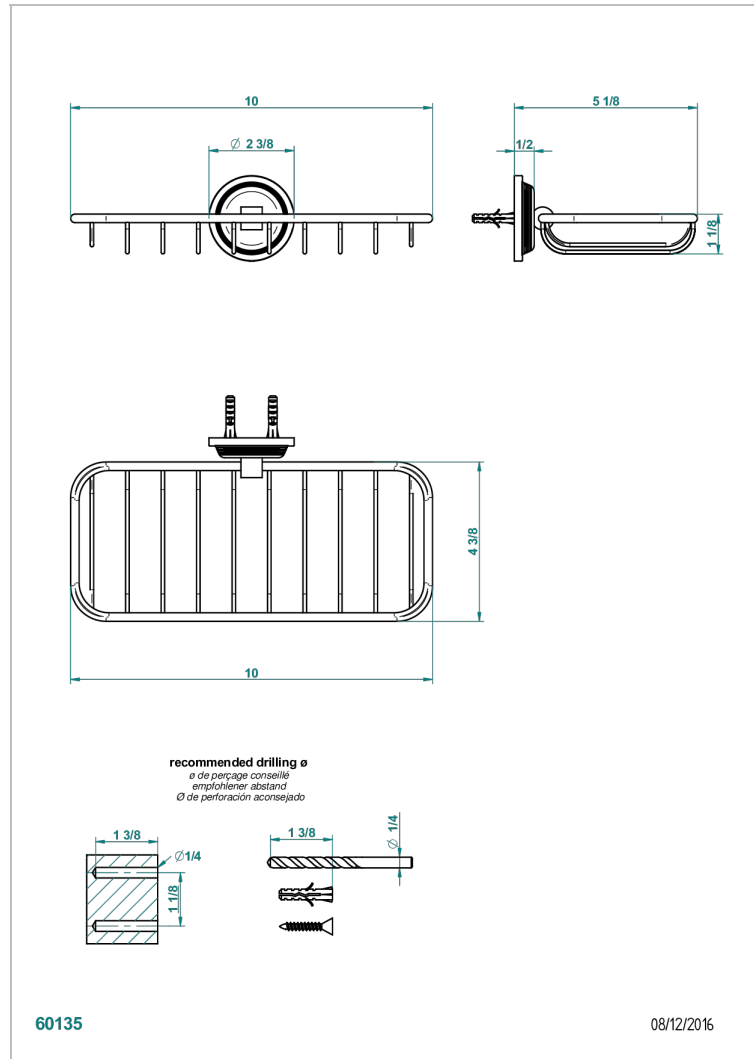

# WEST COAST METAL WITH LEVER

U9B-620A

Net soap dish

THG<sup>®</sup>  
PARIS

60135

08/12/2016

## CHARACTERISTIC

- West Coast Metal with lever
- Net soap dish