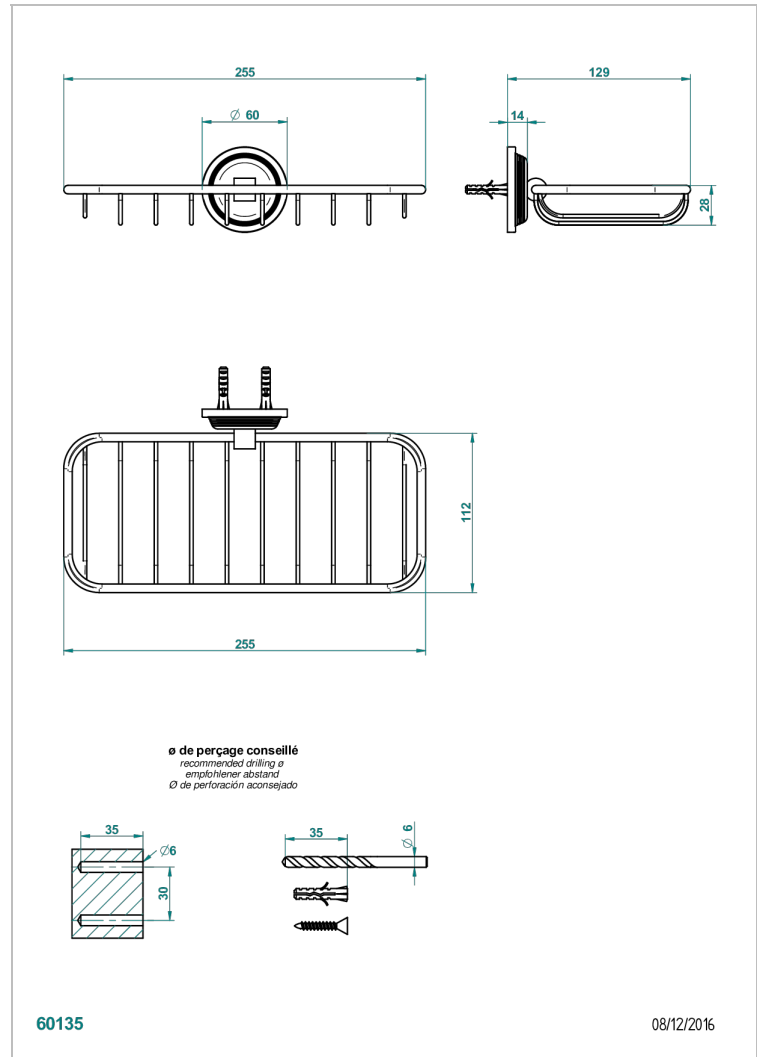

# WEST COAST METAL WITH LEVER

U9B-620A

Net soap dish

THG<sup>®</sup>  
PARIS

60135

08/12/2016

## CHARACTERISTIC

- West Coast Metal with lever
- Net soap dish