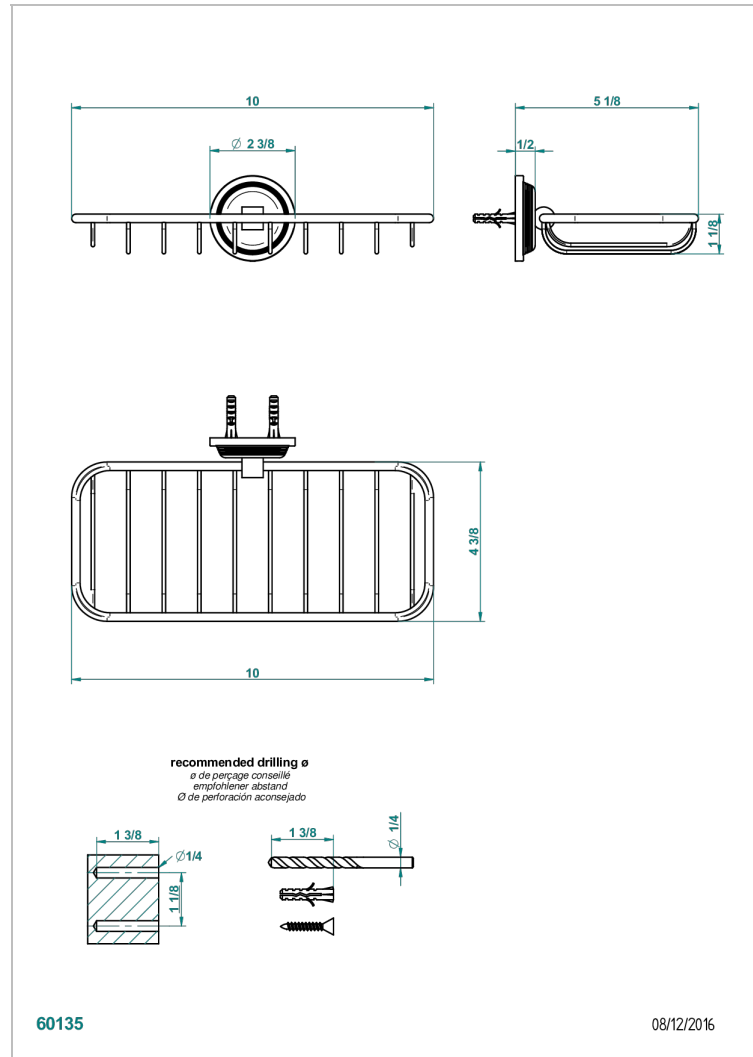

WEST COAST METAL WITH LEVER

U9B-620A

Net soap dish

THG[®]
PARIS

CHARACTERISTIC

- West Coast Metal with lever
- Net soap dish

AVAILABLE FINITIONS

Antique nickel - H28
Black ceram - D30
Blush PVD - H62
Brass color PVD - H49
Brown bronze color PVD - F33
Gold color PVD - H52