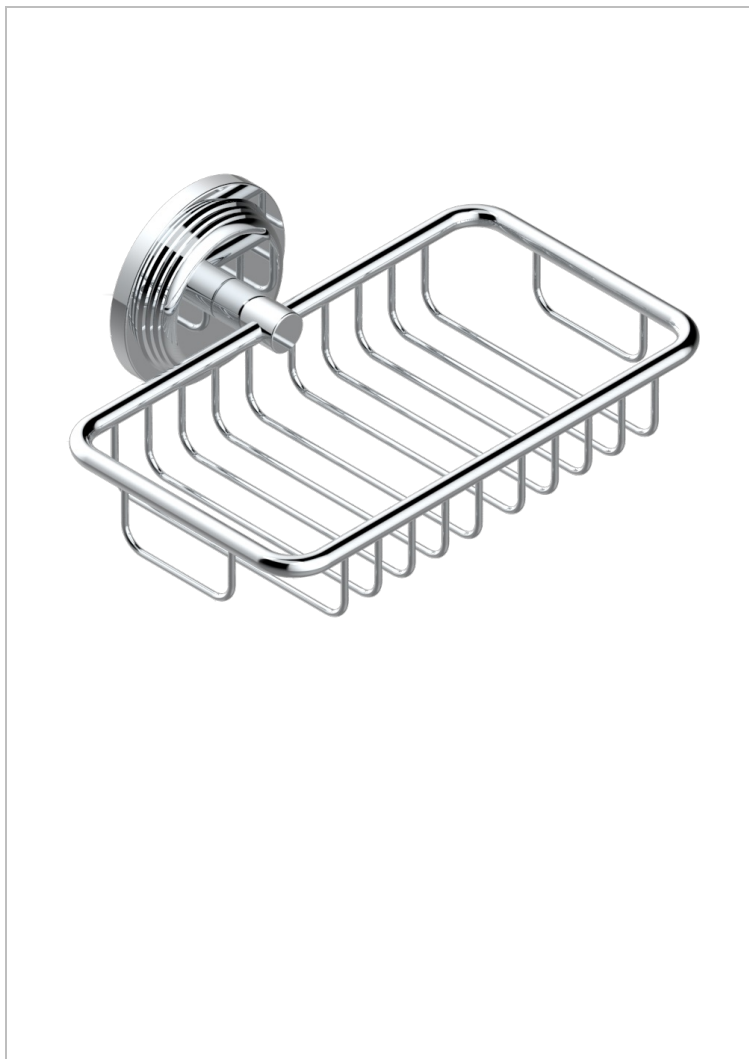

GRAND CENTRAL WHITE ONYX WITH LEVER HANDLES

U9S-620

Soap basket, wall mounted 6"1/4 x 3"5/8

CHARACTERISTIC

- Grand central White Onyx with lever handles
- Soap basket, wall mounted 6"1/4 x 3"5/8

AVAILABLE FINITIONS

Black ceram - D30
Blush PVD - H62
Brass color PVD - H49
Brown bronze color PVD - F33
Chrome polished - A02
Copper antique matt, coated - H07

Gold color PVD - H52
Gold mat - F07
Gold polished - F01
Graphite PVD - H64
Light coated bronze - D01
Matt Umber PVD - H67

Matt blush PVD - H60
Matt brass color PVD - H50
Matt brown bronze color PVD - F34
Matt chrome (American satin) - C02
Matt gold color PVD - H53
Matt graphite PVD - H65

Matt nickel (American satin) - C01
Matt nickel color PVD - H56
Natural smoked Brass - A13
Nickel antique / Sovereign - H28
Nickel color PVD - H55
Nickel polished - B01