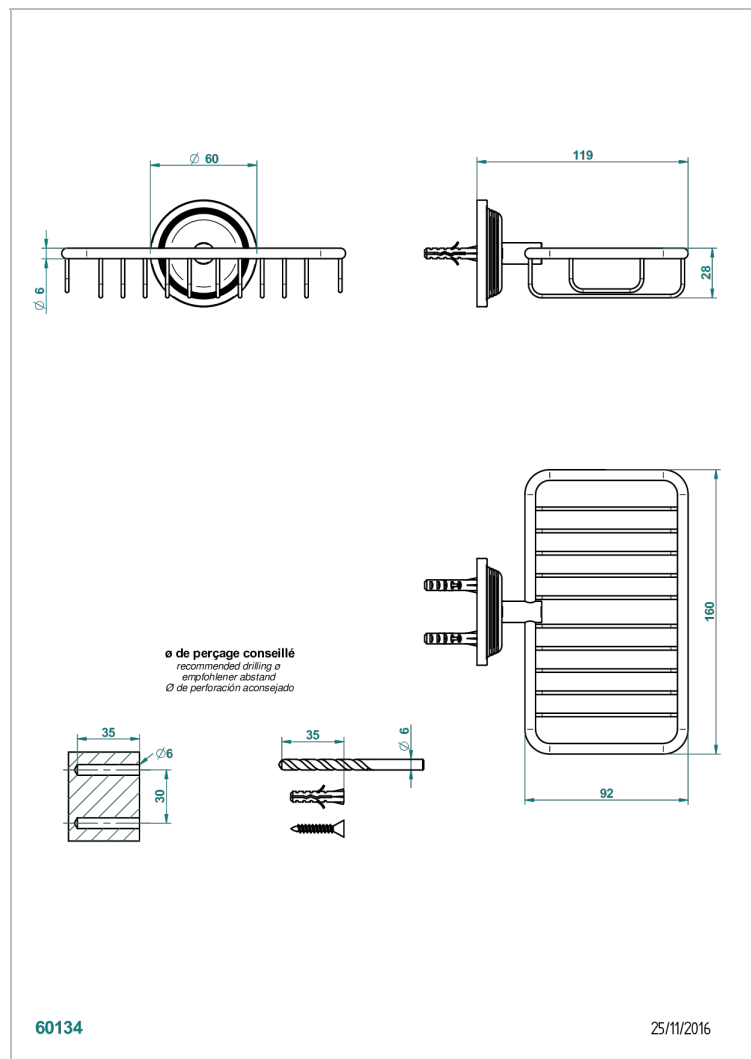

GRAND CENTRAL WHITE ONYX WITH LEVER HANDLES

U9S-620

Soap basket, wall mounted 6"1/4 x 3"5/8

CHARACTERISTIC

- Grand central White Onyx with lever handles
- Soap basket, wall mounted 6"1/4 x 3"5/8

AVAILABLE FINITIONS