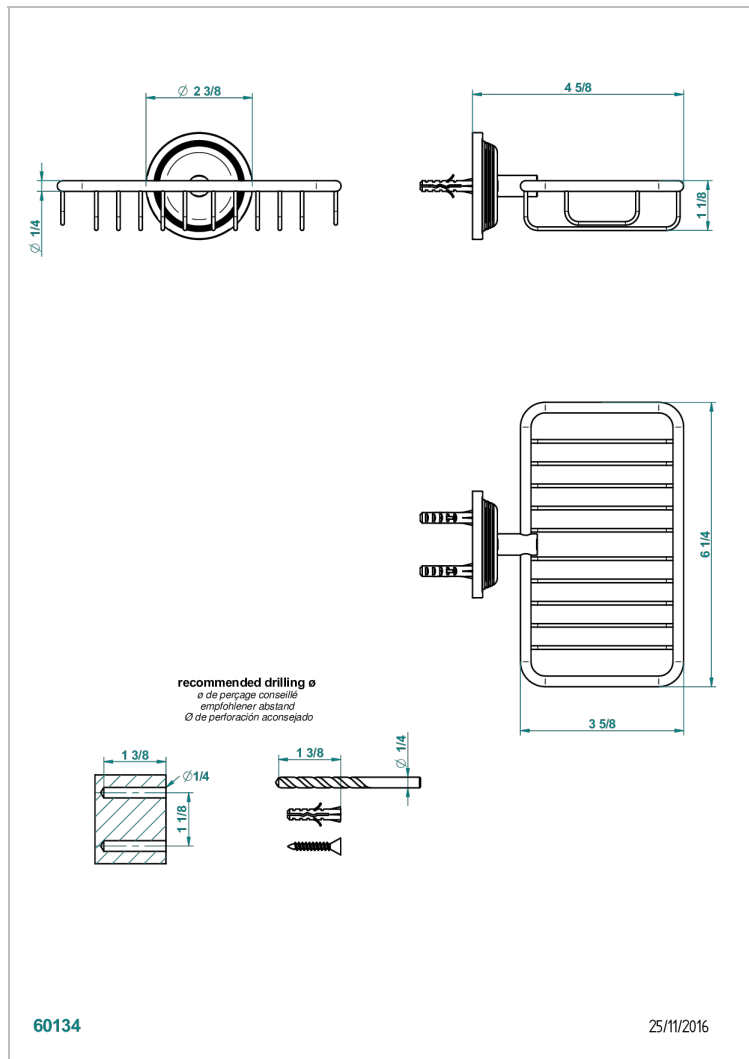

GRAND CENTRAL WHITE ONYX WITH LEVER HANDLES

U9S-620

Soap basket, wall mounted 6"1/4 x 3"5/8

CHARACTERISTIC

- Grand central White Onyx with lever handles
- Soap basket, wall mounted 6"1/4 x 3"5/8

AVAILABLE FINITIONS