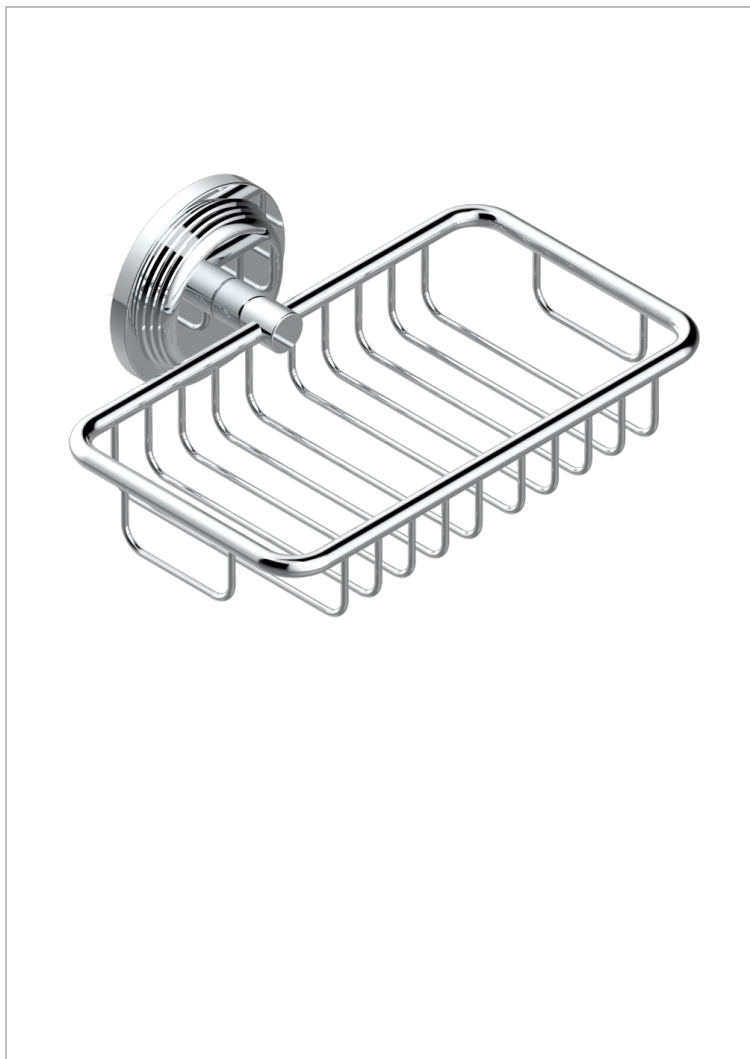

GRAND CENTRAL WHITE ONYX WITH LEVER HANDLES

U9S-620

Soap basket, wall mounted 6"1/4 x 3"5/8

CHARACTERISTIC

- Grand central White Onyx with lever handles
- Soap basket, wall mounted 6"1/4 x 3"5/8

AVAILABLE FINITIONS

Black ceram - D30
Blush PVD - H62
Brass color PVD - H49
Brown bronze color PVD - F33
Chrome polished - A02
Copper antique matt, coated - H07

Gold color PVD - H52
Gold mat - F07
Gold polished - F01
Graphite PVD - H64
Light coated bronze - D01
Matt Umber PVD - H67

Matt blush PVD - H60
Matt brass color PVD - H50
Matt brown bronze color PVD - F34
Matt chrome (American satin) - C02
Matt gold color PVD - H53
Matt graphite PVD - H65

Matt nickel (American satin) - C01
Matt nickel color PVD - H56
Natural smoked Brass - A13
Nickel antique / Sovereign - H28
Nickel color PVD - H55
Nickel polished - B01