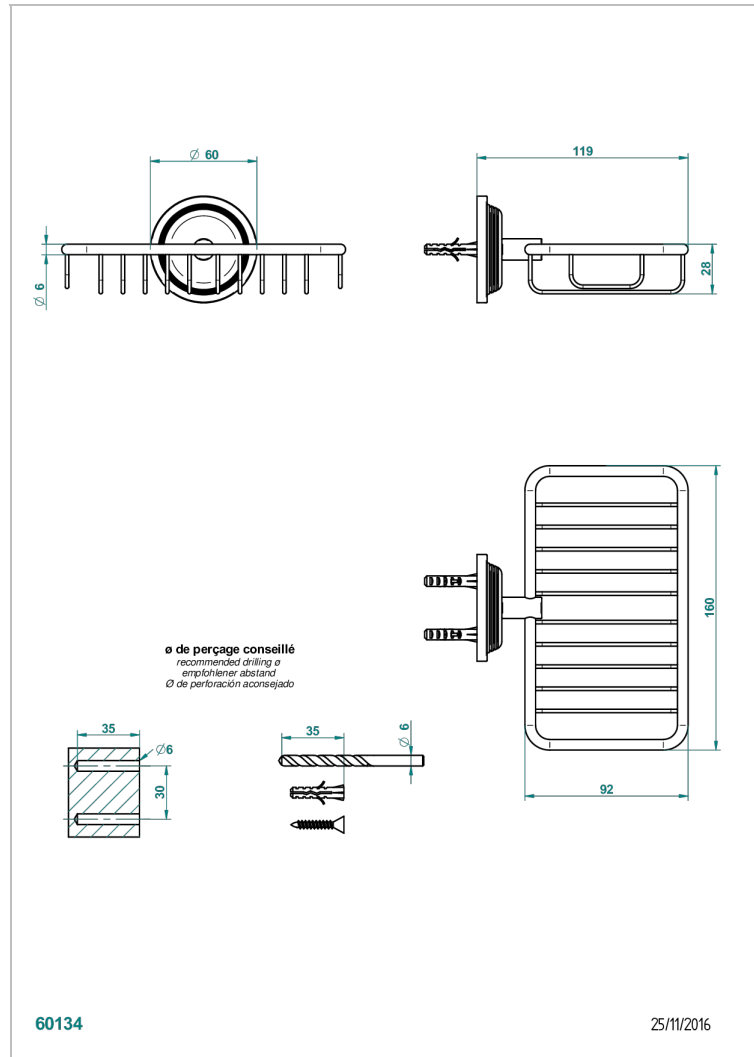

# GRAND CENTRAL WHITE ONYX WITH LEVER HANDLES

U9S-620

Net soap dish with flange, 160 x 95 mm

## CHARACTERISTIC

- Grand central White Onyx with lever handles
- Net soap dish with flange, 160 x 95 mm