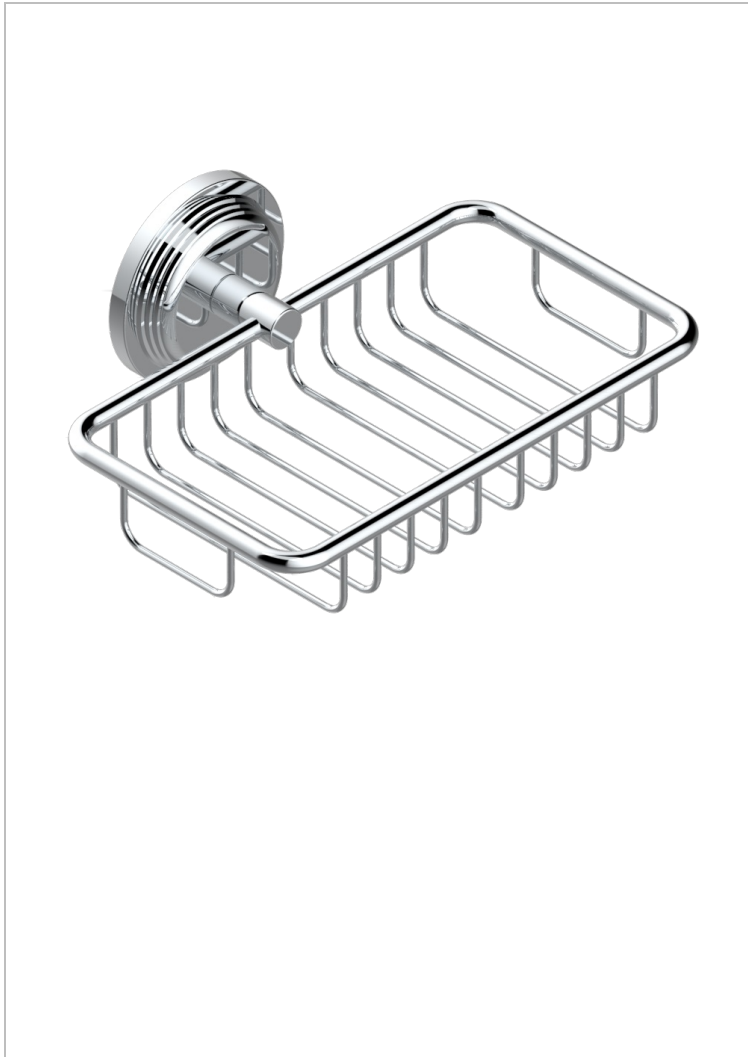

# GRAND CENTRAL WHITE ONYX WITH LEVER HANDLES

U9S-620

Net soap dish with flange, 160 x 95 mm

## CHARACTERISTIC

- Grand central White Onyx with lever handles
- Net soap dish with flange, 160 x 95 mm

## AVAILABLE FINITIONS

Antique nickel - H28  
Black ceram - D30  
Blush PVD - H62  
Brass color PVD - H49  
Brown bronze color PVD - F33  
Gold color PVD - H52

Graphite PVD - H64  
Lacquered light bronze - D01  
Matt Umber PVD - H67  
Matt blush PVD - H60  
Matt brass color PVD - H50  
Matt brown bronze color PVD - F34