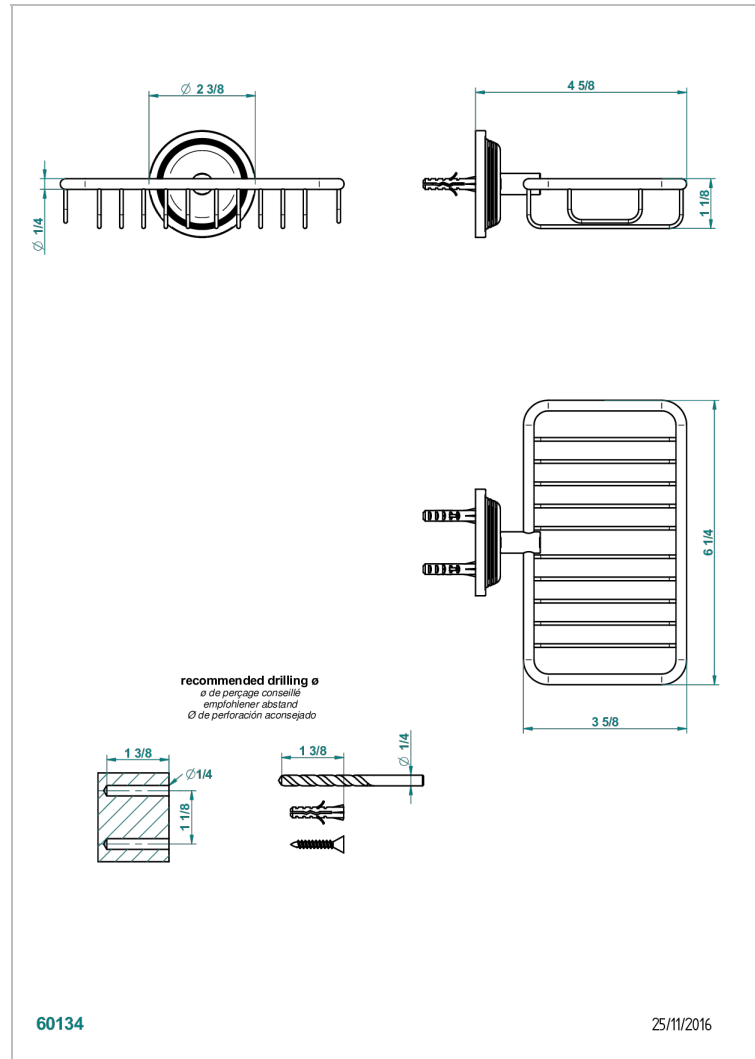

GRAND CENTRAL WHITE ONYX WITH LEVER HANDLES

U9S-620

Net soap dish with flange, 160 x 95 mm

60134

25/11/2016

CHARACTERISTIC

- Grand central White Onyx with lever handles
- Net soap dish with flange, 160 x 95 mm