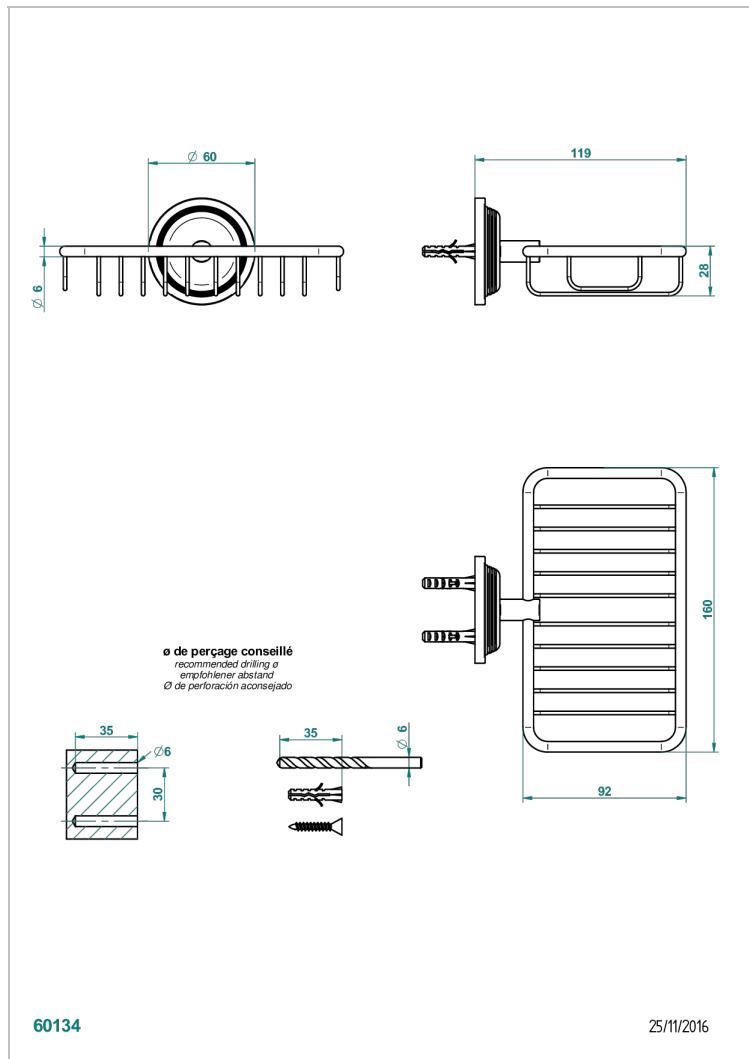

# GRAND CENTRAL WHITE ONYX

U9R-620

Soap basket, wall mounted 6"1/4 x 3"5/8

THG<sup>®</sup>  
PARIS

## CHARACTERISTIC

- Grand central White Onyx
- Soap basket, wall mounted 6"1/4 x 3"5/8