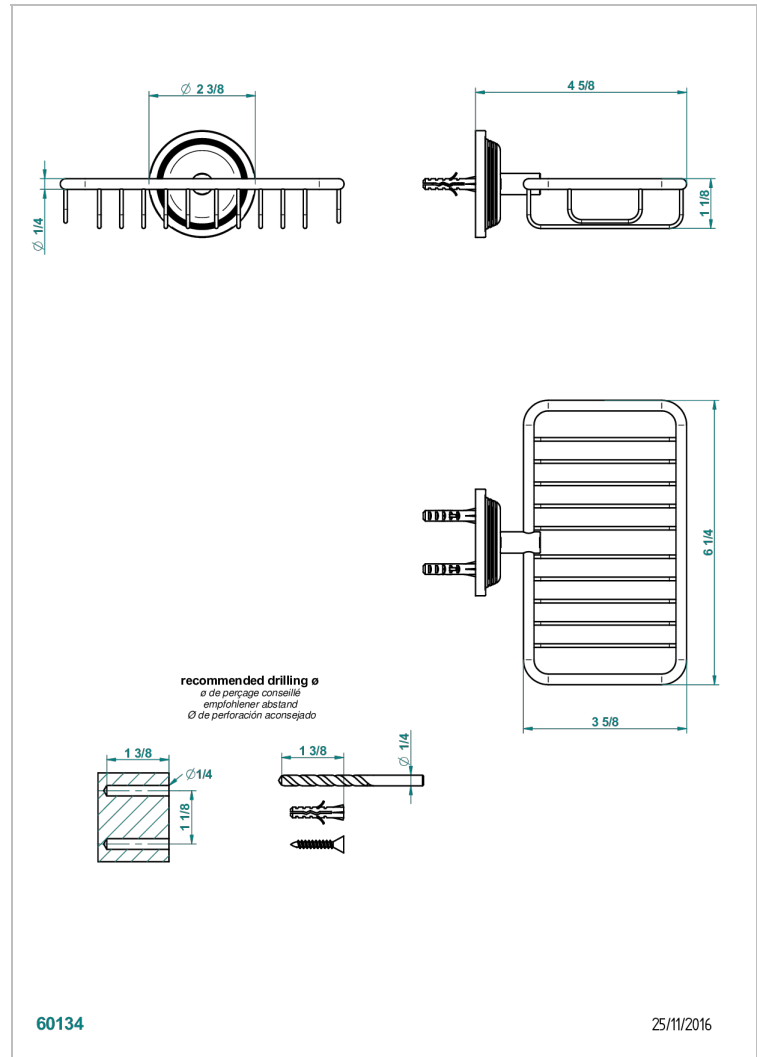

# GRAND CENTRAL WHITE ONYX

U9R-620

Soap basket, wall mounted 6"1/4 x 3"5/8

THG<sup>®</sup>  
PARIS

## CHARACTERISTIC

- Grand central White Onyx
- Soap basket, wall mounted 6"1/4 x 3"5/8