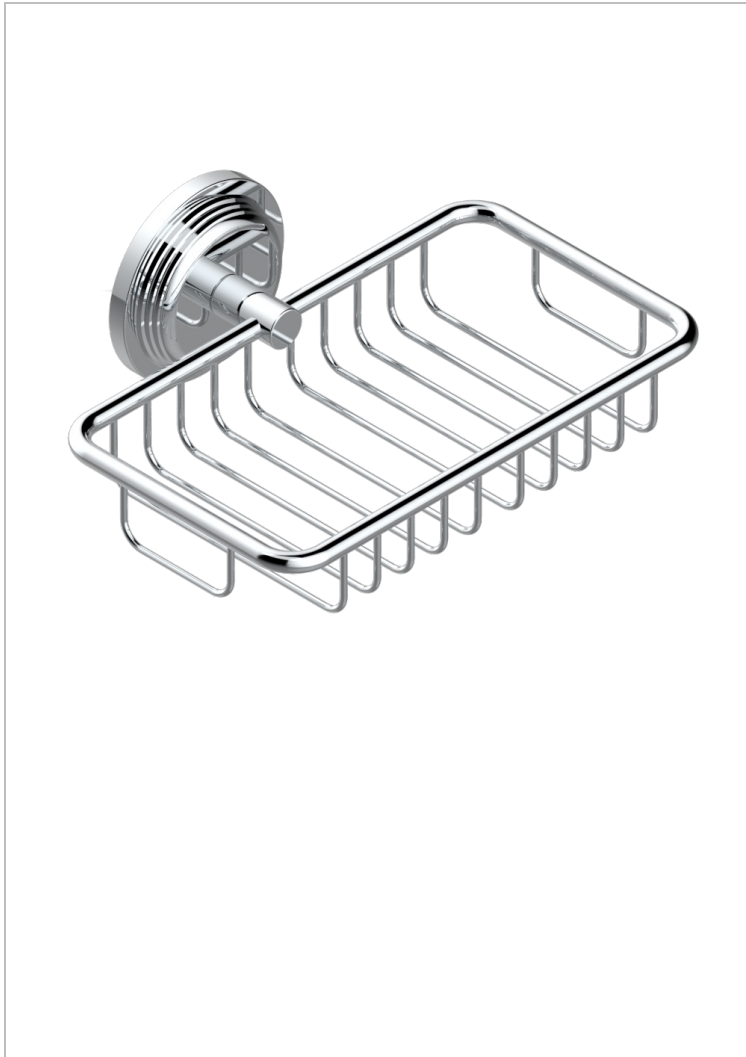

# GRAND CENTRAL WHITE ONYX

U9R-620

Soap basket, wall mounted 6"1/4 x 3"5/8

THG<sup>®</sup>  
PARIS

## CHARACTERISTIC

- Grand central White Onyx
- Soap basket, wall mounted 6"1/4 x 3"5/8