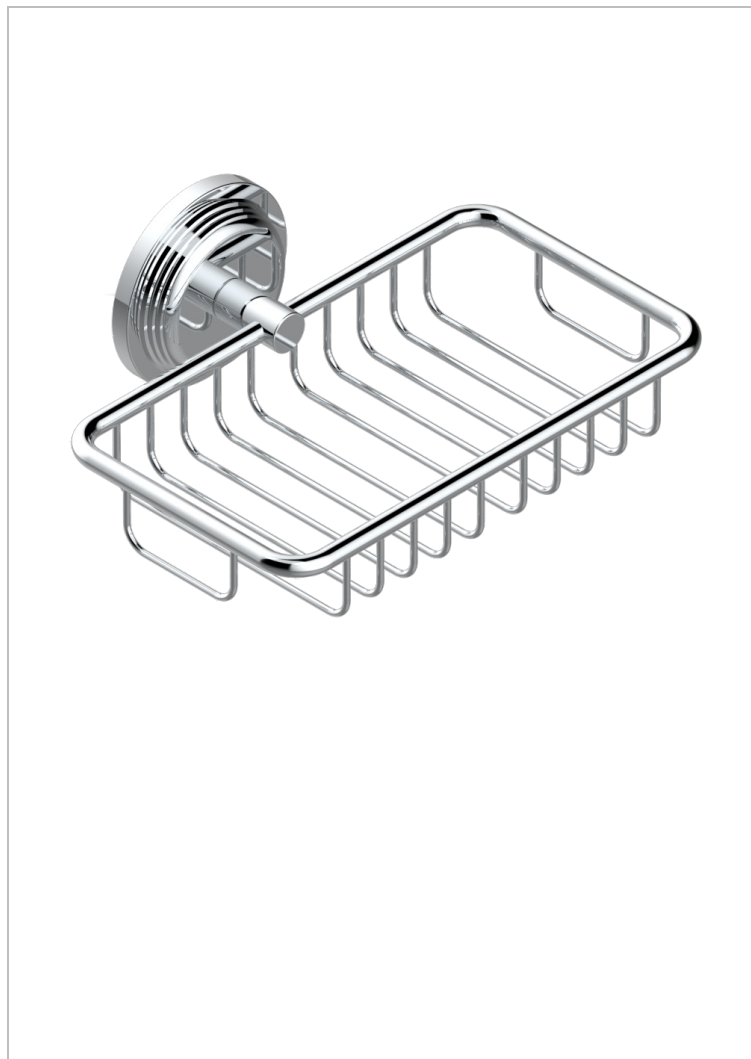

GRAND CENTRAL BLACK ONYX WITH LEVER HANDLES

U9N-620

Soap basket, wall mounted 6"1/4 x 3"5/8

CHARACTERISTIC

- Grand central Black Onyx with lever handles
- Soap basket, wall mounted 6"1/4 x 3"5/8

AVAILABLE FINITIONS

Black ceram - D30
Blush PVD - H62
Brass color PVD - H49
Brown bronze color PVD - F33
Chrome polished - A02
Copper antique matt, coated - H07

Gold color PVD - H52
Gold mat - F07
Gold polished - F01
Graphite PVD - H64
Light coated bronze - D01
Matt Umber PVD - H67