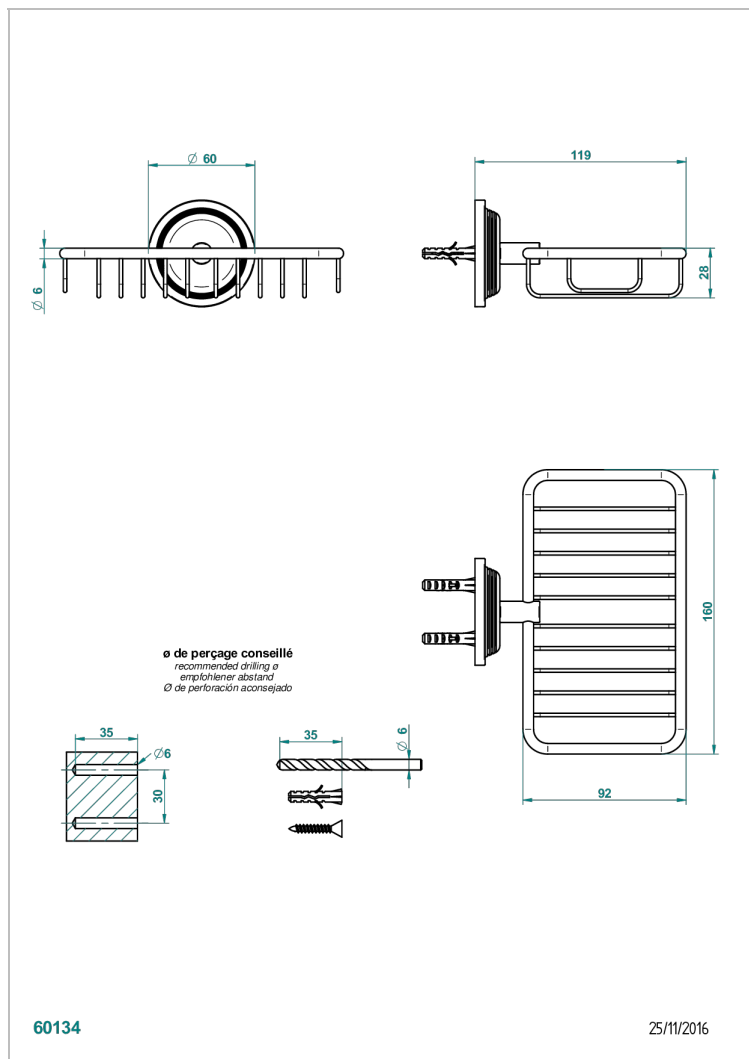

GRAND CENTRAL BLACK ONYX WITH LEVER HANDLES

U9N-620

Soap basket, wall mounted 6"1/4 x 3"5/8

CHARACTERISTIC

- Grand central Black Onyx with lever handles
- Soap basket, wall mounted 6"1/4 x 3"5/8

AVAILABLE FINITIONS