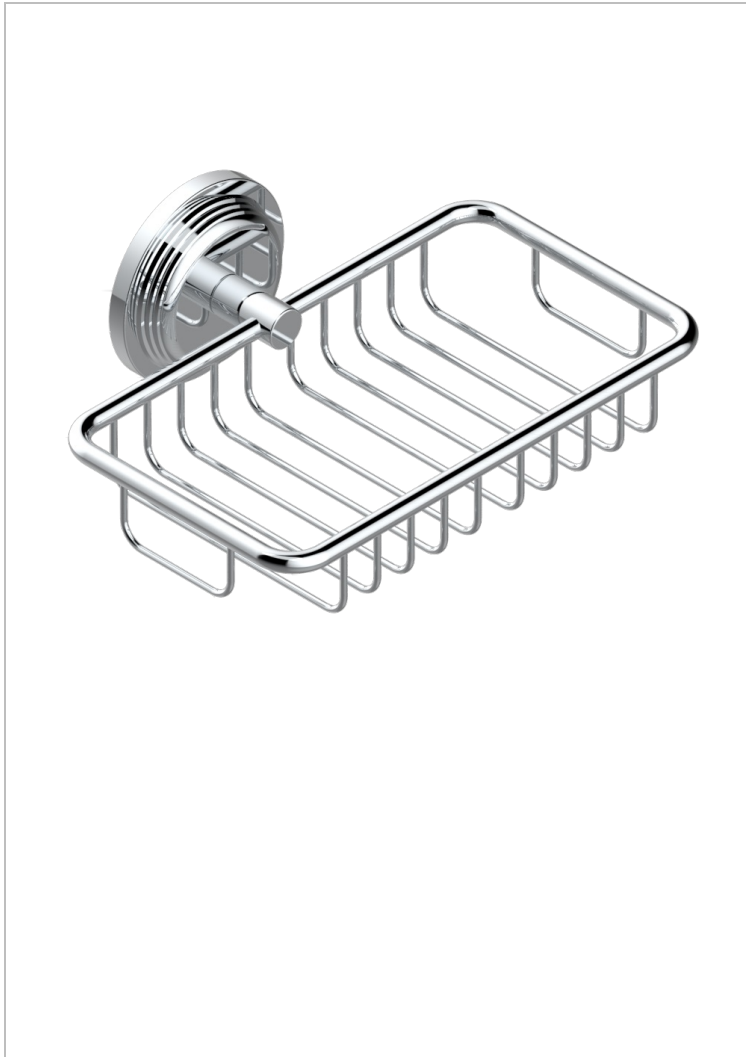

GRAND CENTRAL BLACK ONYX WITH LEVER HANDLES

U9N-620

Soap basket, wall mounted 6"1/4 x 3"5/8

CHARACTERISTIC

- Grand central Black Onyx with lever handles
- Soap basket, wall mounted 6"1/4 x 3"5/8

AVAILABLE FINITIONS

Black ceram - D30
Blush PVD - H62
Brass color PVD - H49
Brown bronze color PVD - F33
Chrome polished - A02
Copper antique matt, coated - H07

Gold color PVD - H52
Gold mat - F07
Gold polished - F01
Graphite PVD - H64
Light coated bronze - D01
Matt Umber PVD - H67