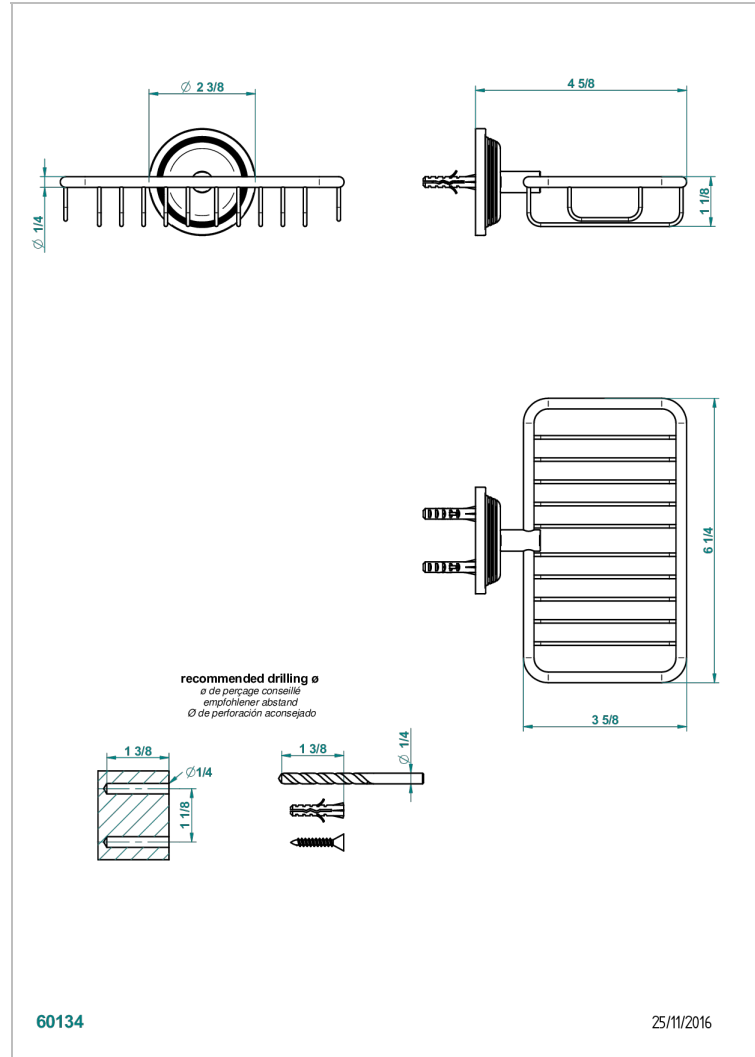

GRAND CENTRAL BLACK ONYX WITH LEVER HANDLES

U9N-620

Soap basket, wall mounted 6"1/4 x 3"5/8

CHARACTERISTIC

- Grand central Black Onyx with lever handles
- Soap basket, wall mounted 6"1/4 x 3"5/8

AVAILABLE FINITIONS