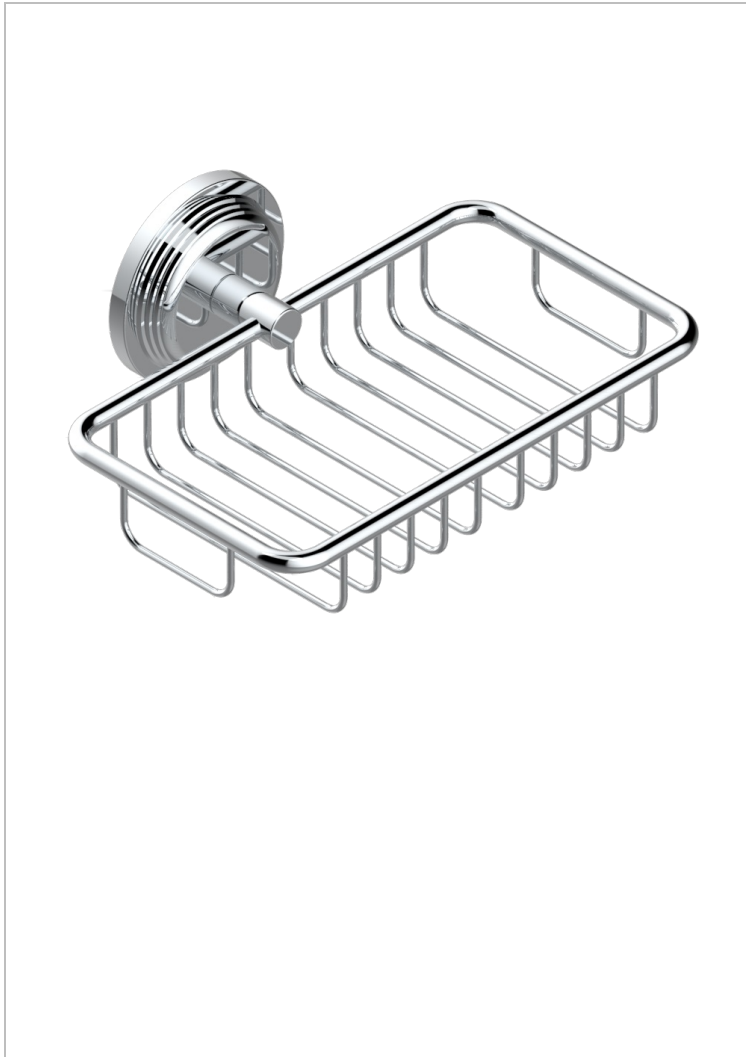

# GRAND CENTRAL BLACK ONYX

U9M-620

Soap basket, wall mounted 6"1/4 x 3"5/8

THG<sup>®</sup>  
PARIS

## CHARACTERISTIC

- Grand central Black Onyx
- Soap basket, wall mounted 6"1/4 x 3"5/8