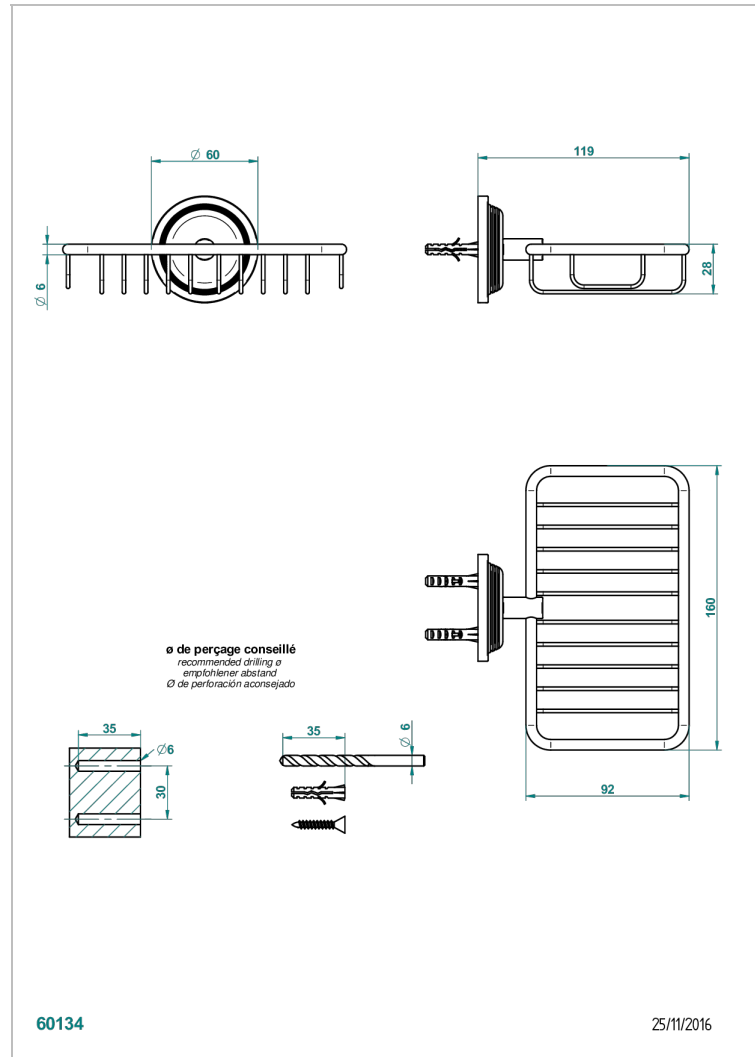

# GRAND CENTRAL BLACK ONYX

U9M-620

Soap basket, wall mounted 6"1/4 x 3"5/8

THG<sup>®</sup>  
PARIS

## CHARACTERISTIC

- Grand central Black Onyx
- Soap basket, wall mounted 6"1/4 x 3"5/8