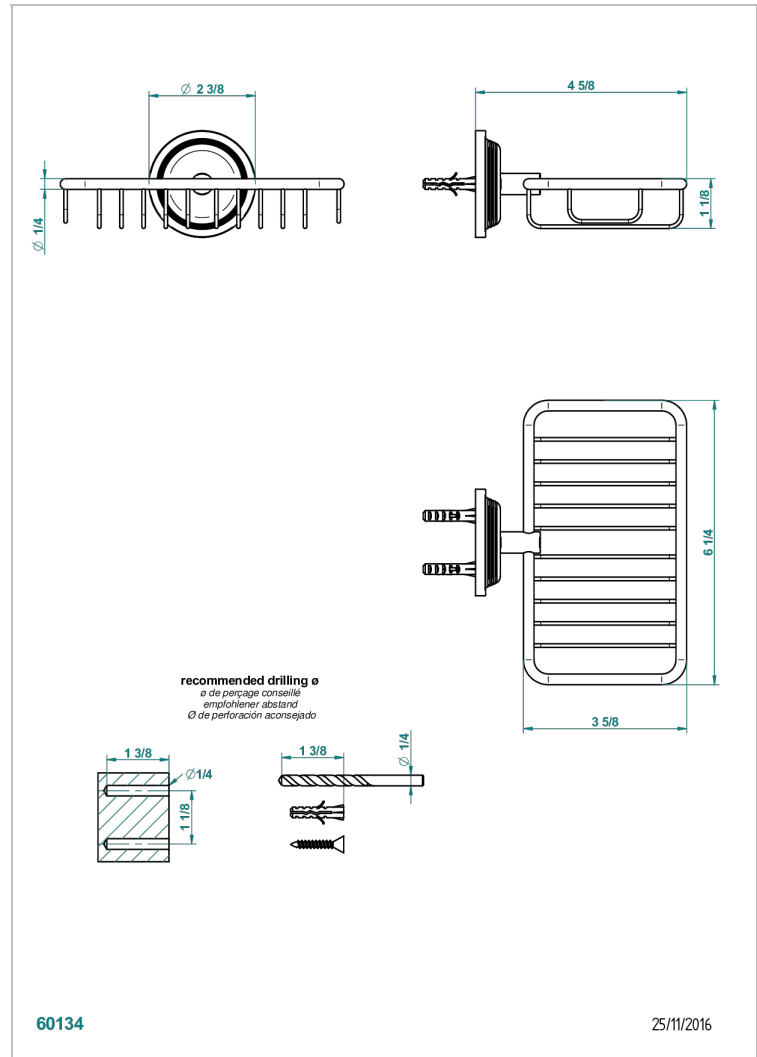

# GRAND CENTRAL BLACK ONYX

U9M-620

Soap basket, wall mounted 6"1/4 x 3"5/8

THG<sup>®</sup>  
PARIS

## CHARACTERISTIC

- Grand central Black Onyx
- Soap basket, wall mounted 6"1/4 x 3"5/8