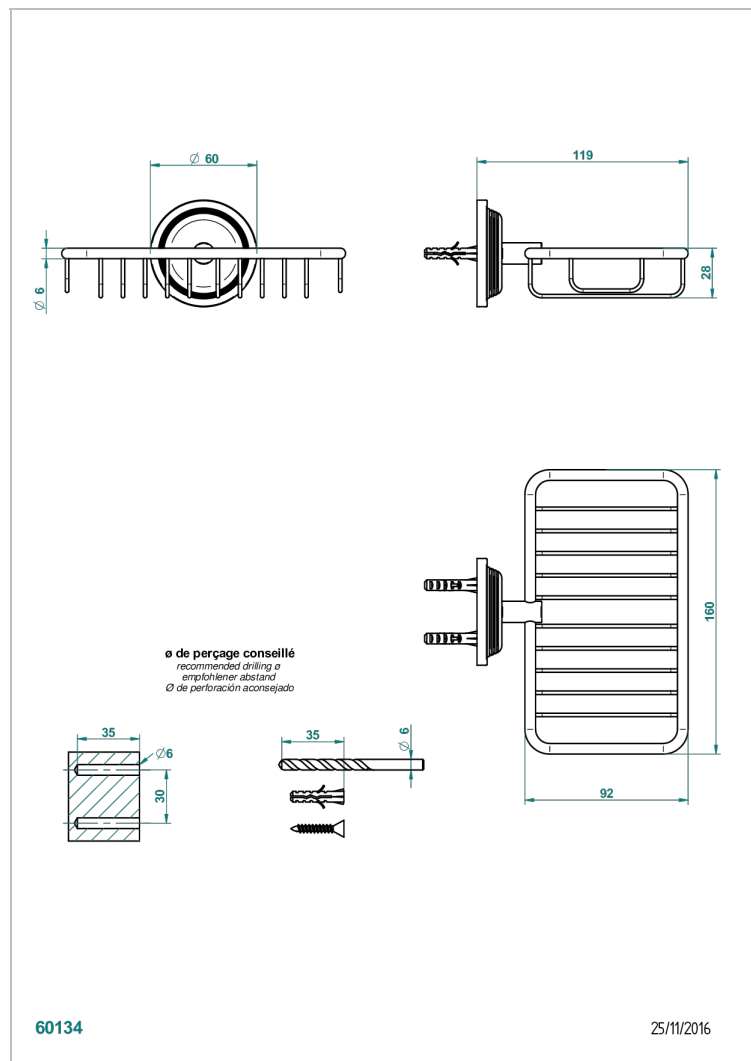

GRAND CENTRAL METAL WITH LEVER HANDLES

U9L-620

Soap basket, wall mounted 6"1/4 x 3"5/8

CHARACTERISTIC

- Grand central Metal with lever handles
- Soap basket, wall mounted 6"1/4 x 3"5/8

AVAILABLE FINITIONS

Black ceram - D30
Blush PVD - H62
Brass color PVD - H49
Brown bronze color PVD - F33
Chrome polished - A02
Copper antique matt, coated - H07