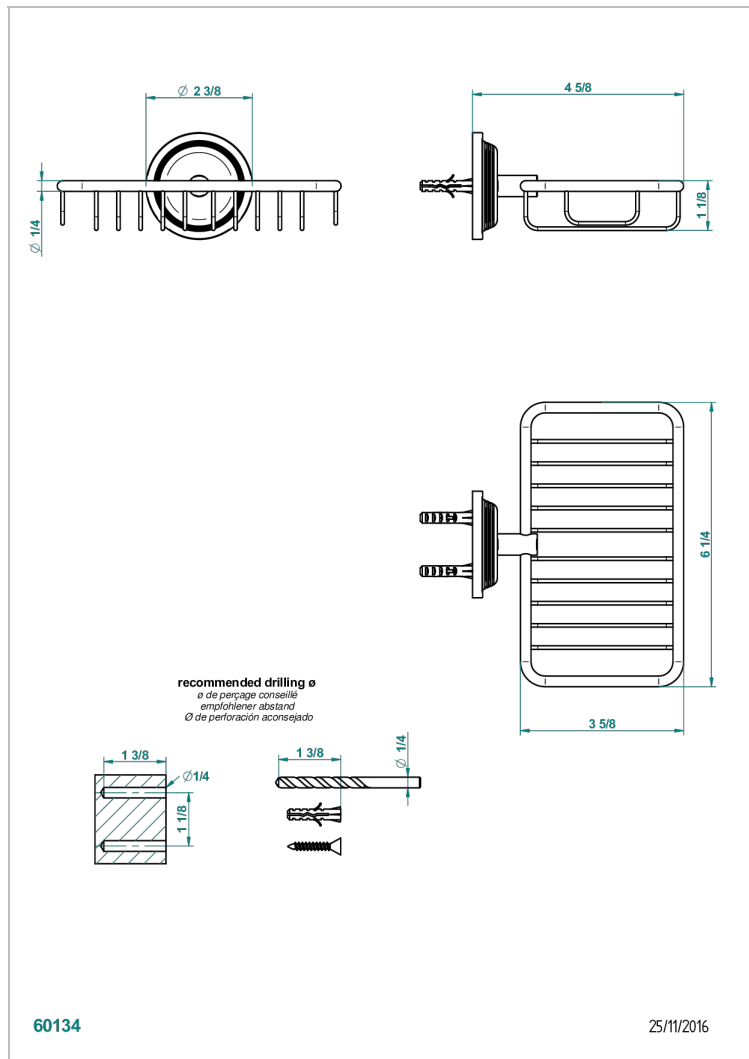

GRAND CENTRAL METAL WITH LEVER HANDLES

U9L-620

Soap basket, wall mounted 6"1/4 x 3"5/8

CHARACTERISTIC

- Grand central Metal with lever handles
- Soap basket, wall mounted 6"1/4 x 3"5/8

AVAILABLE FINITIONS

Black ceram - D30
Blush PVD - H62
Brass color PVD - H49
Brown bronze color PVD - F33
Chrome polished - A02
Copper antique matt, coated - H07