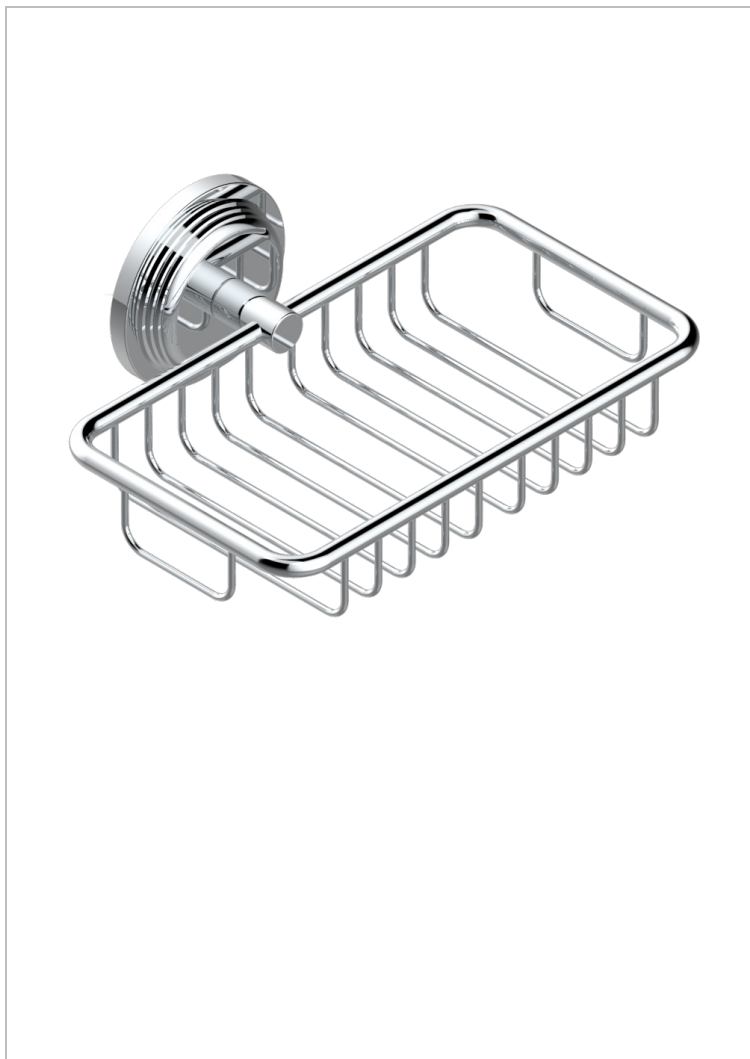

GRAND CENTRAL METAL WITH LEVER HANDLES

U9L-620

Soap basket, wall mounted 6"1/4 x 3"5/8

CHARACTERISTIC

- Grand central Metal with lever handles
- Soap basket, wall mounted 6"1/4 x 3"5/8

AVAILABLE FINITIONS

Black ceram - D30
Blush PVD - H62
Brass color PVD - H49
Brown bronze color PVD - F33
Chrome polished - A02
Copper antique matt, coated - H07

Gold color PVD - H52
Gold mat - F07
Gold polished - F01
Graphite PVD - H64
Light coated bronze - D01
Matt Umber PVD - H67

Matt blush PVD - H60
Matt brass color PVD - H50
Matt brown bronze color PVD - F34
Matt chrome (American satin) - C02
Matt gold color PVD - H53
Matt graphite PVD - H65

Matt nickel (American satin) - C01
Matt nickel color PVD - H56
Natural smoked Brass - A13
Nickel antique / Sovereign - H28
Nickel color PVD - H55
Nickel polished - B01

Polished chrome with gold inlay - GA1
Soft gold - F30
Soft matt gold - F31
Umber PVD - H66