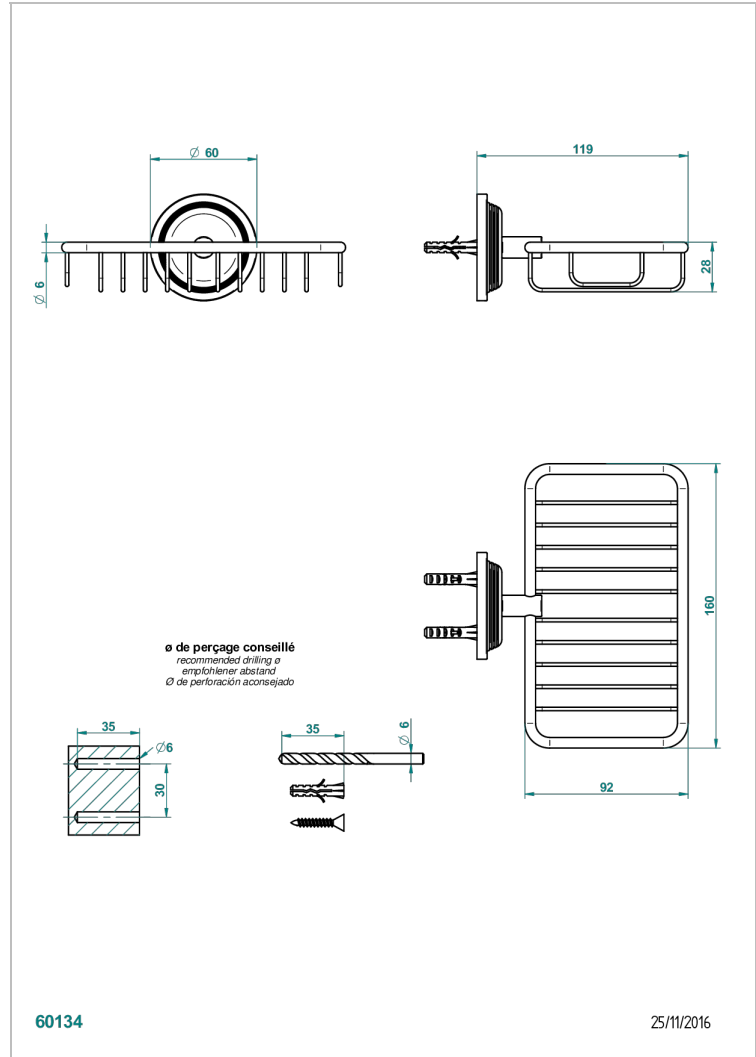

GRAND CENTRAL METAL

U9K-620

Soap basket, wall mounted 6"1/4 x 3"5/8

THG[®]
PARIS

CHARACTERISTIC

- Grand central Metal
- Soap basket, wall mounted 6"1/4 x 3"5/8

AVAILABLE FINITIONS

Black ceram - D30
Blush PVD - H62
Brass color PVD - H49
Brown bronze color PVD - F33
Chrome polished - A02
Copper antique matt, coated - H07