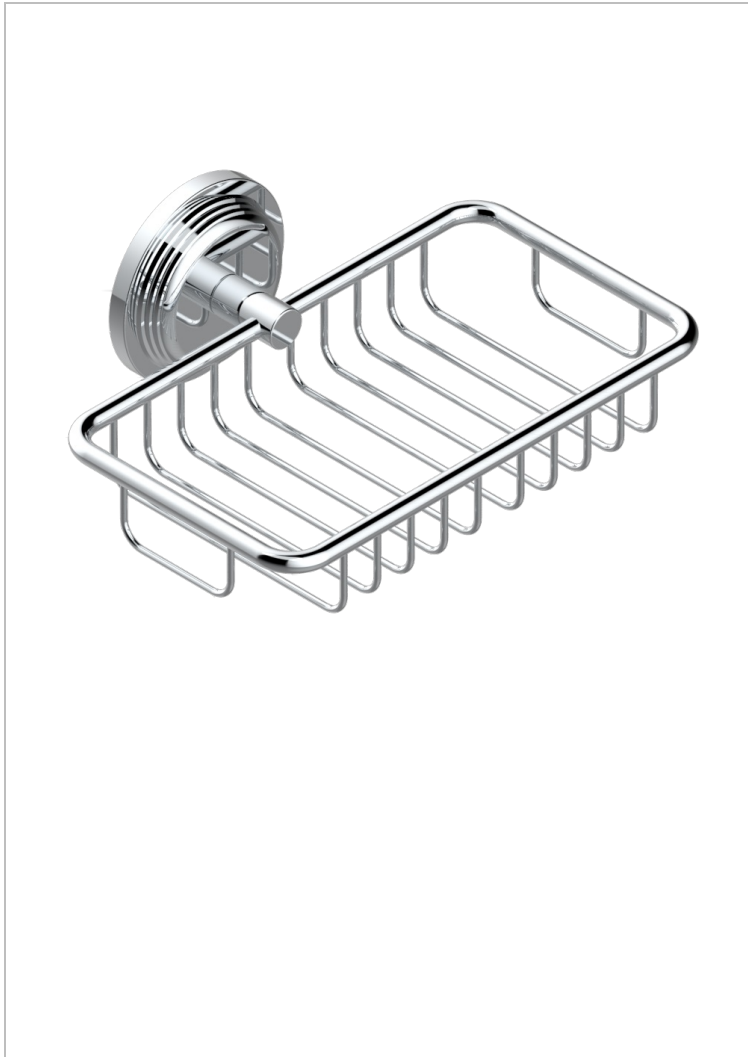

GRAND CENTRAL METAL

U9K-620

Soap basket, wall mounted 6"1/4 x 3"5/8

THG[®]
PARIS

CHARACTERISTIC

- Grand central Metal
- Soap basket, wall mounted 6"1/4 x 3"5/8

AVAILABLE FINITIONS

Black ceram - D30
Blush PVD - H62
Brass color PVD - H49
Brown bronze color PVD - F33
Chrome polished - A02
Copper antique matt, coated - H07

Gold color PVD - H52
Gold mat - F07
Gold polished - F01
Graphite PVD - H64
Light coated bronze - D01
Matt Umber PVD - H67

Matt blush PVD - H60
Matt brass color PVD - H50
Matt brown bronze color PVD - F34
Matt chrome (American satin) - C02
Matt gold color PVD - H53
Matt graphite PVD - H65

Matt nickel (American satin) - C01
Matt nickel color PVD - H56
Natural smoked Brass - A13
Nickel antique / Sovereign - H28
Nickel color PVD - H55
Nickel polished - B01

Polished chrome with gold inlay - GA1
Soft gold - F30
Soft matt gold - F31
Umber PVD - H66