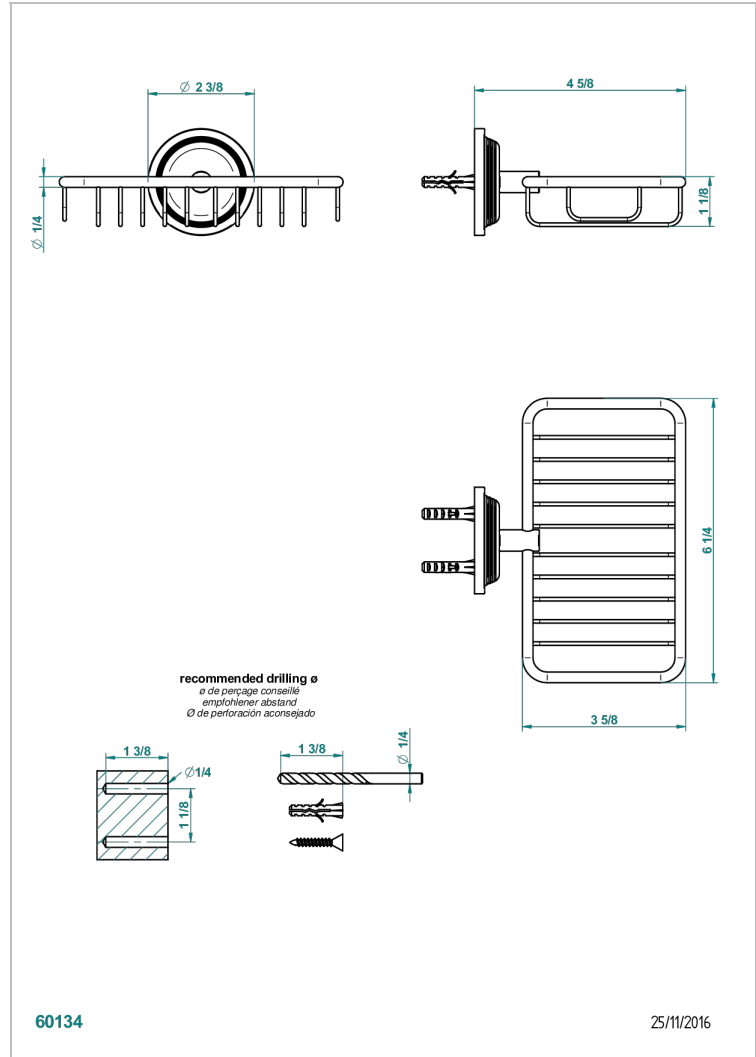

# GRAND CENTRAL METAL

U9K-620

Soap basket, wall mounted 6"1/4 x 3"5/8

## CHARACTERISTIC

- Grand central Metal
- Soap basket, wall mounted 6"1/4 x 3"5/8