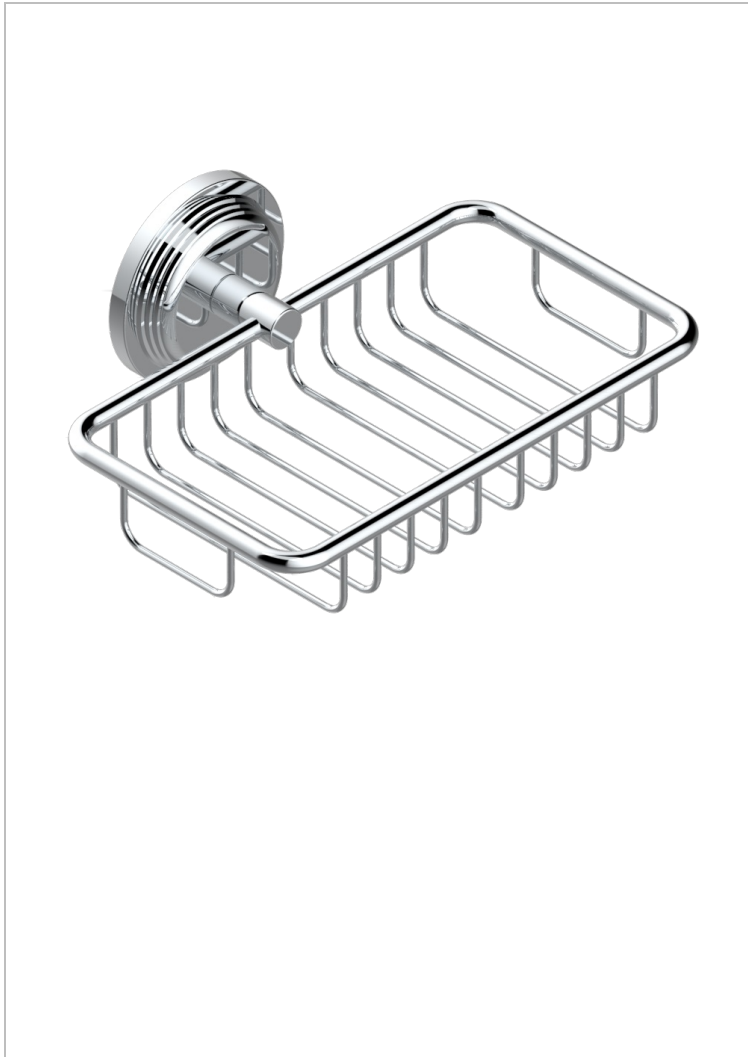

# GRAND CENTRAL METAL

U9K-620

Soap basket, wall mounted 6"1/4 x 3"5/8

## CHARACTERISTIC

- Grand central Metal
- Soap basket, wall mounted 6"1/4 x 3"5/8