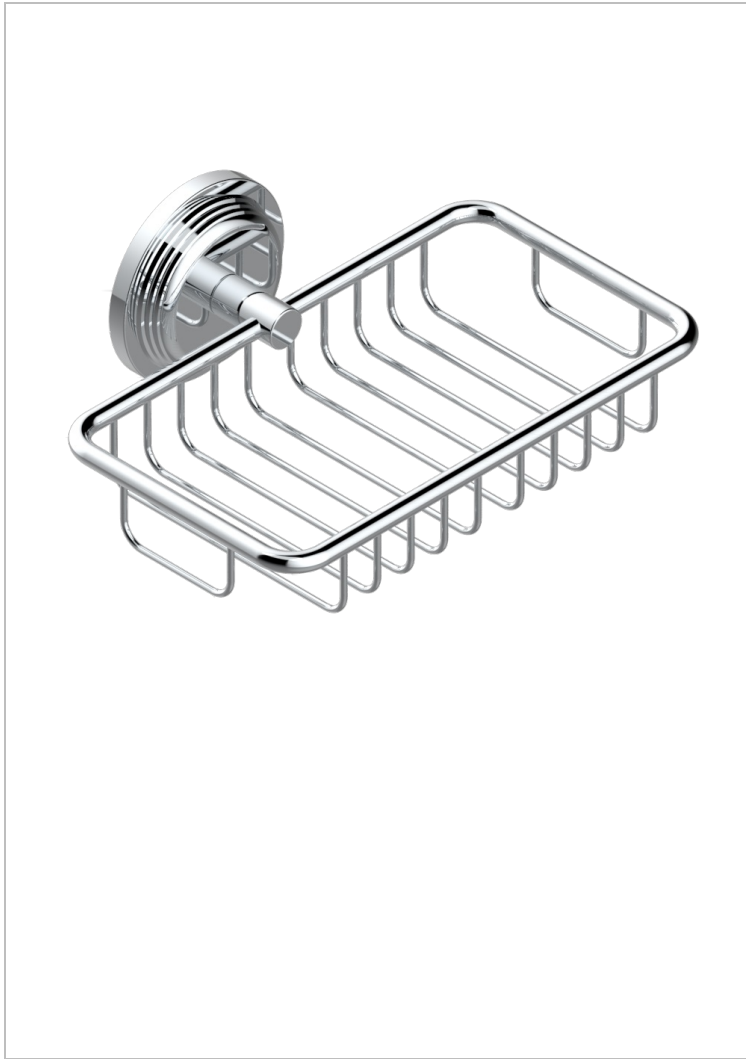

# WEST COAST WHITE ONYX WITH LEVER HANDLES

U9H-620

Soap basket, wall mounted 6"1/4 x 3"5/8

THG<sup>®</sup>  
PARIS

## CHARACTERISTIC

- West Coast White Onyx with lever handles
- Soap basket, wall mounted 6"1/4 x 3"5/8