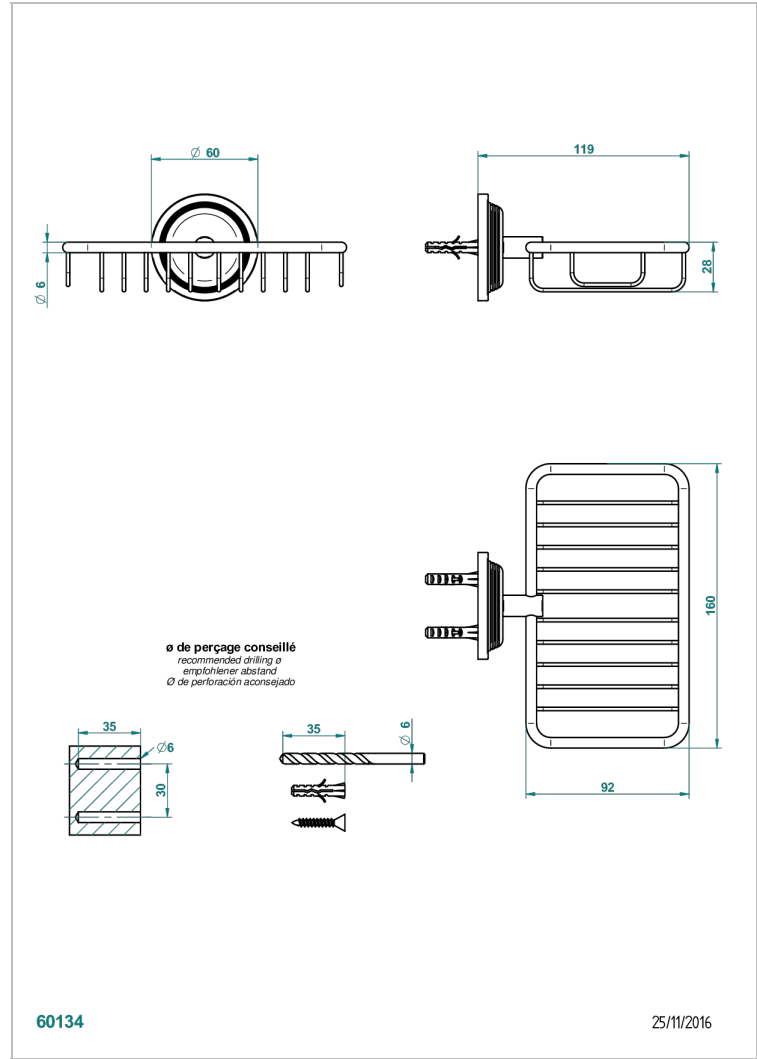

# WEST COAST WHITE ONYX WITH LEVER HANDLES

U9H-620

Soap basket, wall mounted 6"1/4 x 3"5/8

THG<sup>®</sup>  
PARIS

## CHARACTERISTIC

- West Coast White Onyx with lever handles
- Soap basket, wall mounted 6"1/4 x 3"5/8