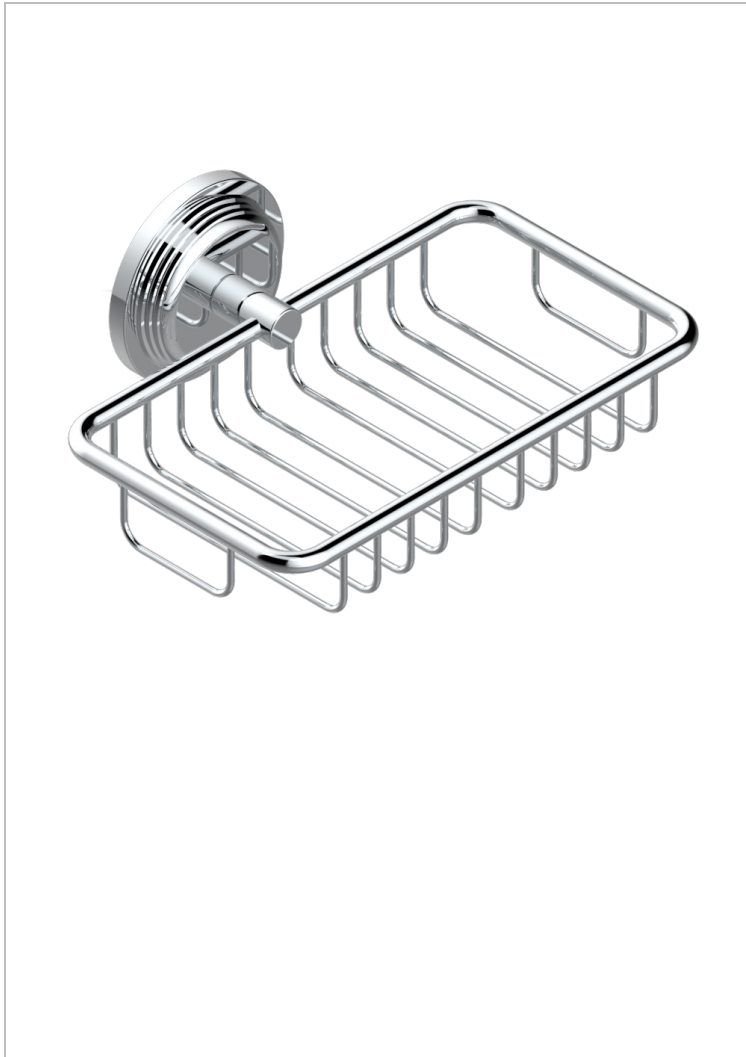

WEST COAST WHITE ONYX WITH LEVER HANDLES

U9H-620

Soap basket, wall mounted 6"1/4 x 3"5/8

CHARACTERISTIC

- West Coast White Onyx with lever handles
- Soap basket, wall mounted 6"1/4 x 3"5/8

AVAILABLE FINITIONS

Black ceram - D30
Blush PVD - H62
Brass color PVD - H49
Brown bronze color PVD - F33
Chrome polished - A02
Copper antique matt, coated - H07

Gold color PVD - H52
Gold mat - F07
Gold polished - F01
Graphite PVD - H64
Light coated bronze - D01
Matt Umber PVD - H67