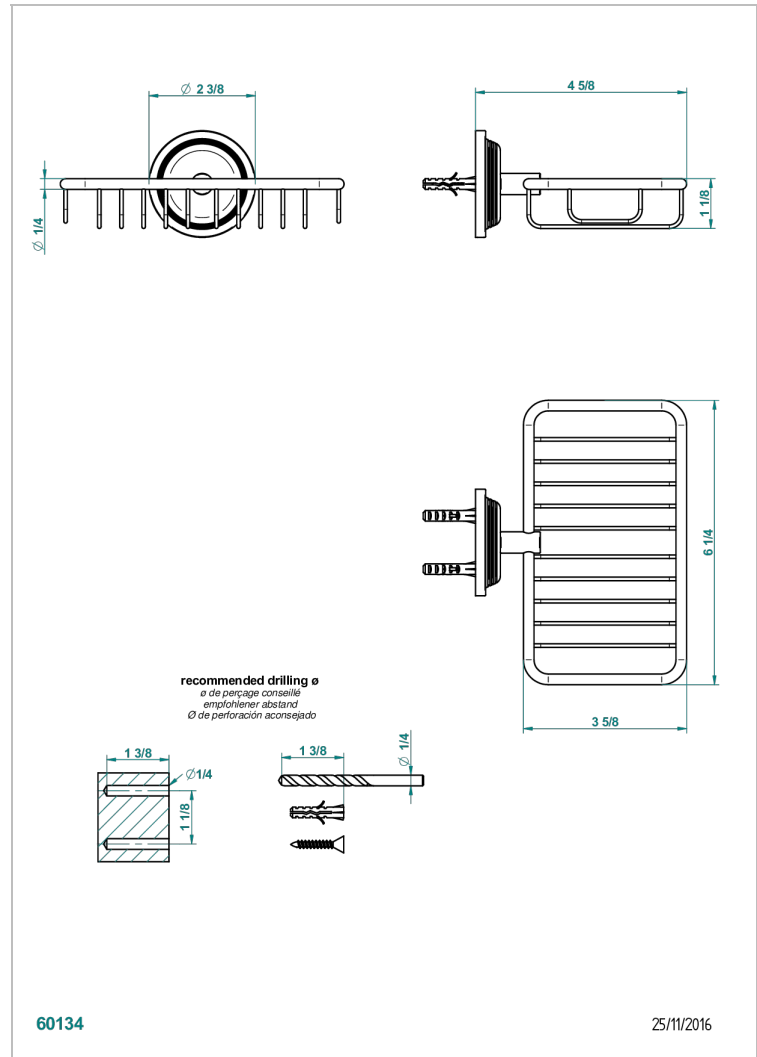

WEST COAST WHITE ONYX WITH LEVER HANDLES

U9H-620

Soap basket, wall mounted 6"1/4 x 3"5/8

CHARACTERISTIC

- West Coast White Onyx with lever handles
- Soap basket, wall mounted 6"1/4 x 3"5/8

AVAILABLE FINITIONS