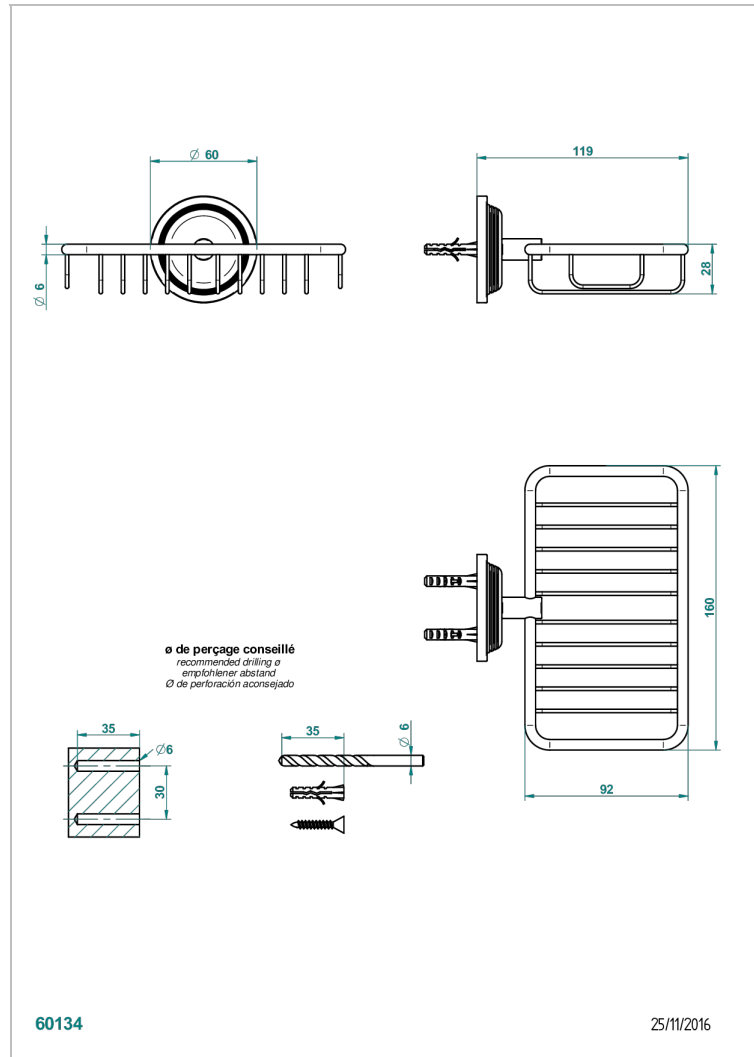

# WEST COAST WHITE ONYX

U9G-620

Soap basket, wall mounted 6"1/4 x 3"5/8

THG<sup>®</sup>  
PARIS

## CHARACTERISTIC

- West Coast White Onyx
- Soap basket, wall mounted 6"1/4 x 3"5/8