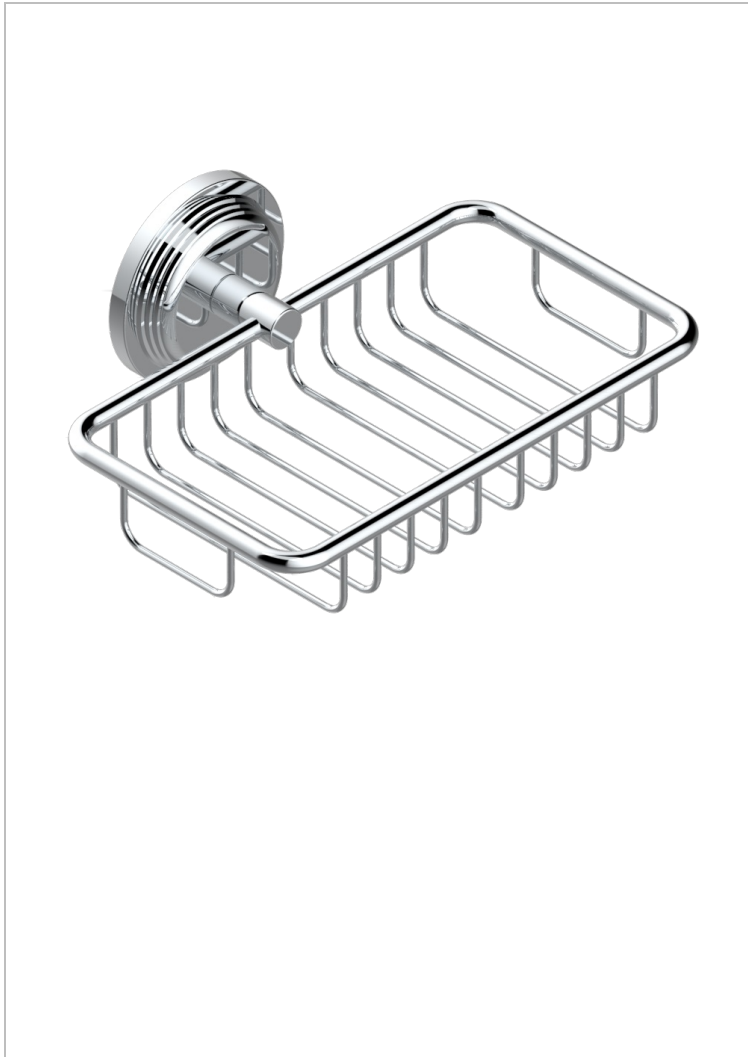

# WEST COAST WHITE ONYX

U9G-620

Soap basket, wall mounted 6"1/4 x 3"5/8

THG<sup>®</sup>  
PARIS

## CHARACTERISTIC

- West Coast White Onyx
- Soap basket, wall mounted 6"1/4 x 3"5/8