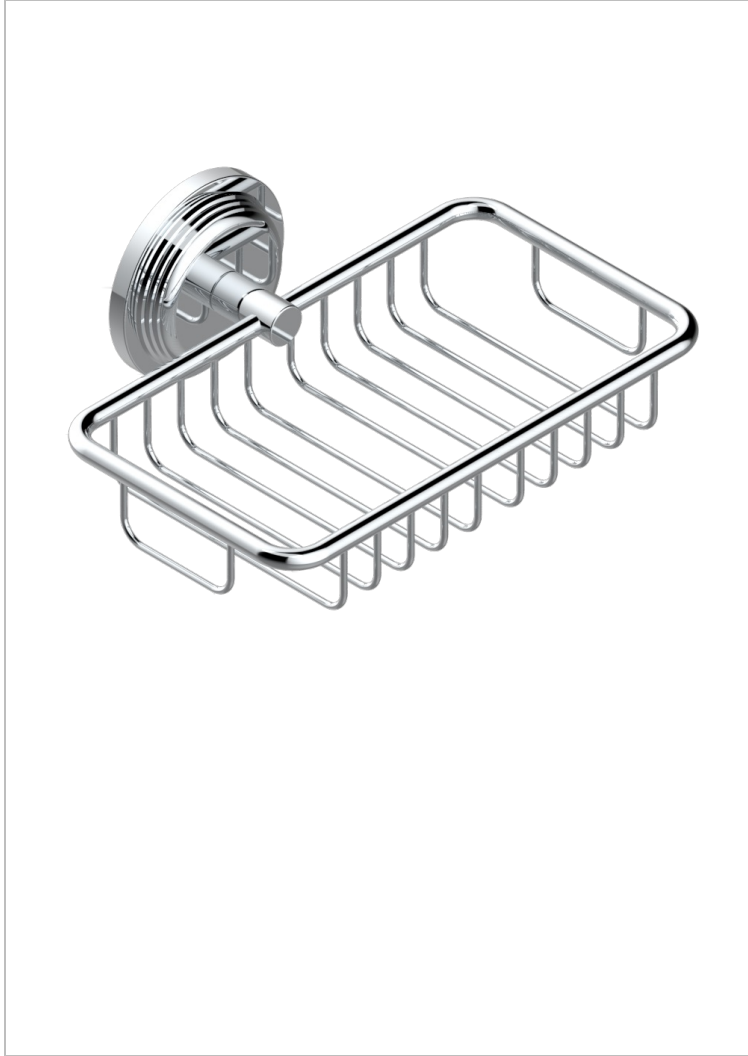

WEST COAST WHITE ONYX

U9G-620

Soap basket, wall mounted 6"1/4 x 3"5/8

THG[®]
PARIS

CHARACTERISTIC

- West Coast White Onyx
- Soap basket, wall mounted 6"1/4 x 3"5/8

AVAILABLE FINITIONS

Black ceram - D30
Blush PVD - H62
Brass color PVD - H49
Brown bronze color PVD - F33
Chrome polished - A02
Copper antique matt, coated - H07

Gold color PVD - H52
Gold mat - F07
Gold polished - F01
Graphite PVD - H64
Light coated bronze - D01
Matt Umber PVD - H67

Matt blush PVD - H60
Matt brass color PVD - H50
Matt brown bronze color PVD - F34
Matt chrome (American satin) - C02
Matt gold color PVD - H53
Matt graphite PVD - H65

Matt nickel (American satin) - C01
Matt nickel color PVD - H56
Natural smoked Brass - A13
Nickel antique / Sovereign - H28
Nickel color PVD - H55
Nickel polished - B01

Soft gold - F30
Soft matt gold - F31
Umber PVD - H66