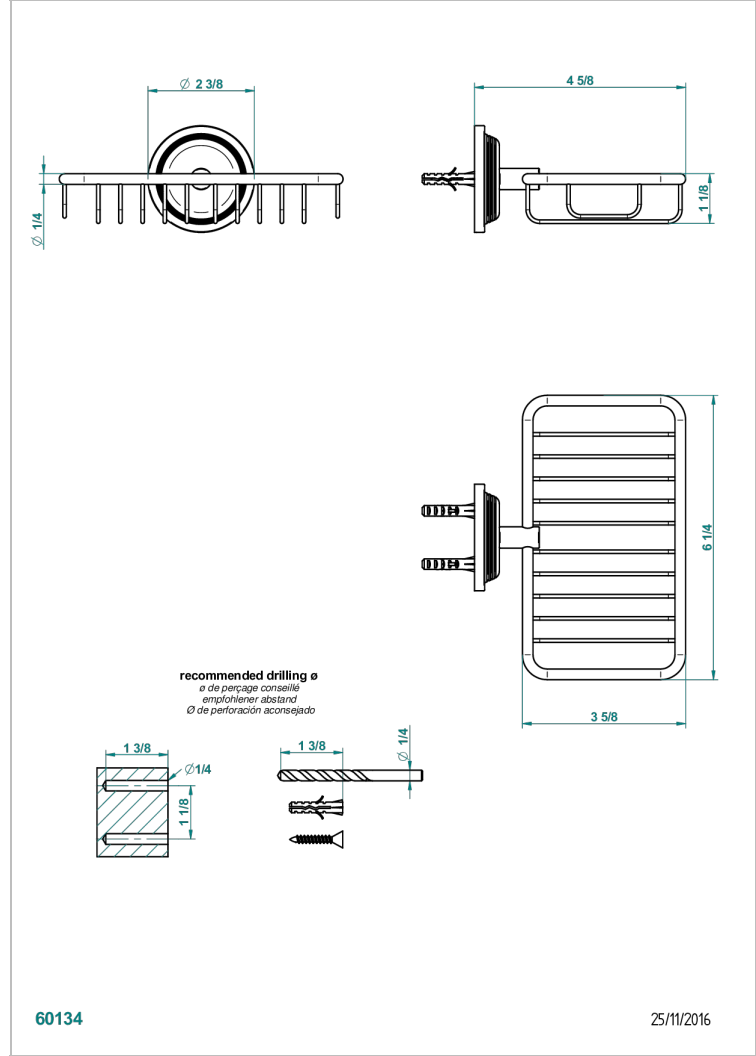

WEST COAST WHITE ONYX

U9G-620

Soap basket, wall mounted 6"1/4 x 3"5/8

THG[®]
PARIS

CHARACTERISTIC

- West Coast White Onyx
- Soap basket, wall mounted 6"1/4 x 3"5/8

AVAILABLE FINITIONS

Black ceram - D30
Blush PVD - H62
Brass color PVD - H49
Brown bronze color PVD - F33
Chrome polished - A02
Copper antique matt, coated - H07